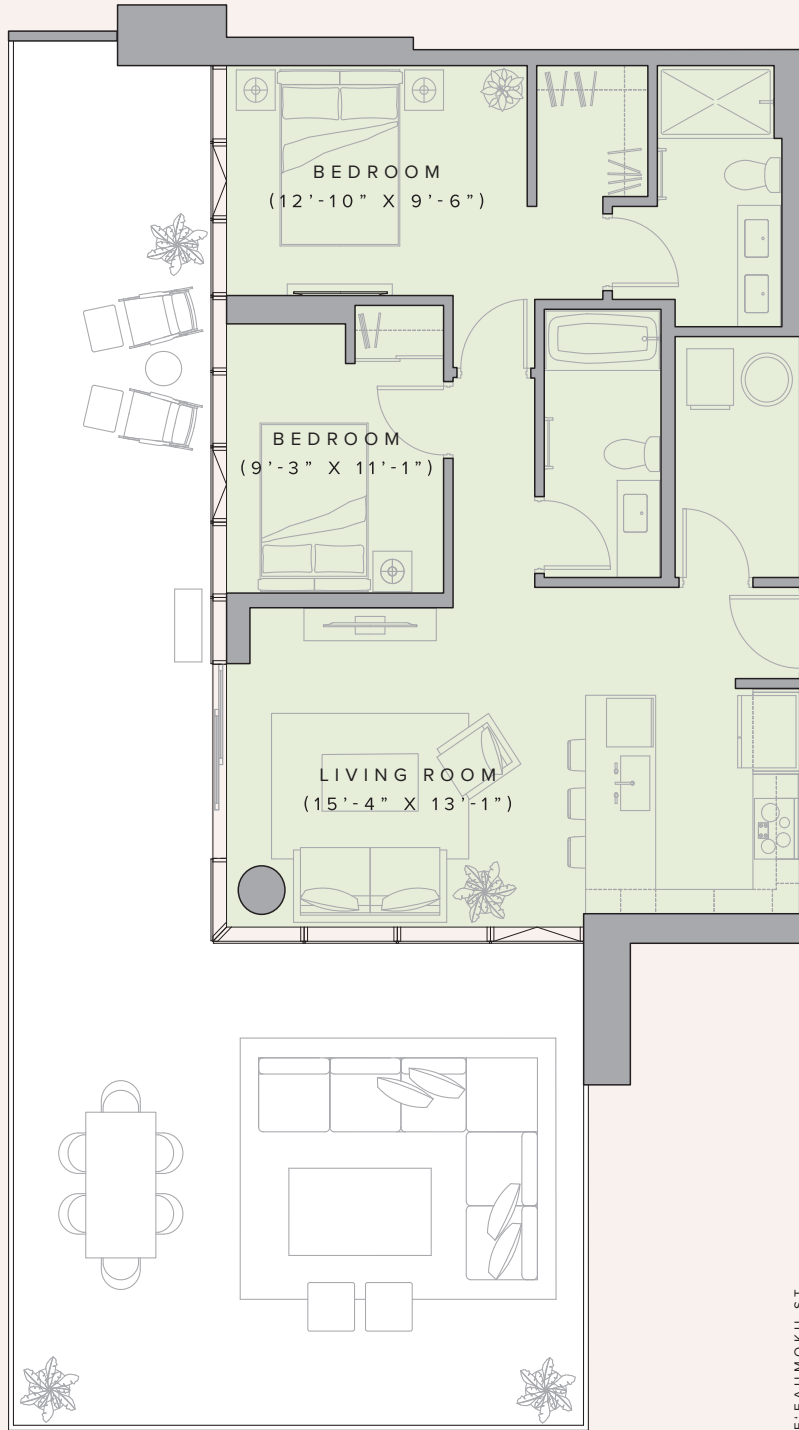

# Unit 300

2 BEDROOM / 2 BATHROOM

**APPROX. SQUARE FOOTAGE:**

Total 1,680 sq. ft. / Interior 871 sq. ft. / Lanai 809 sq. ft.

**LEVEL:** 3

**UNIT NUMBER:**

300