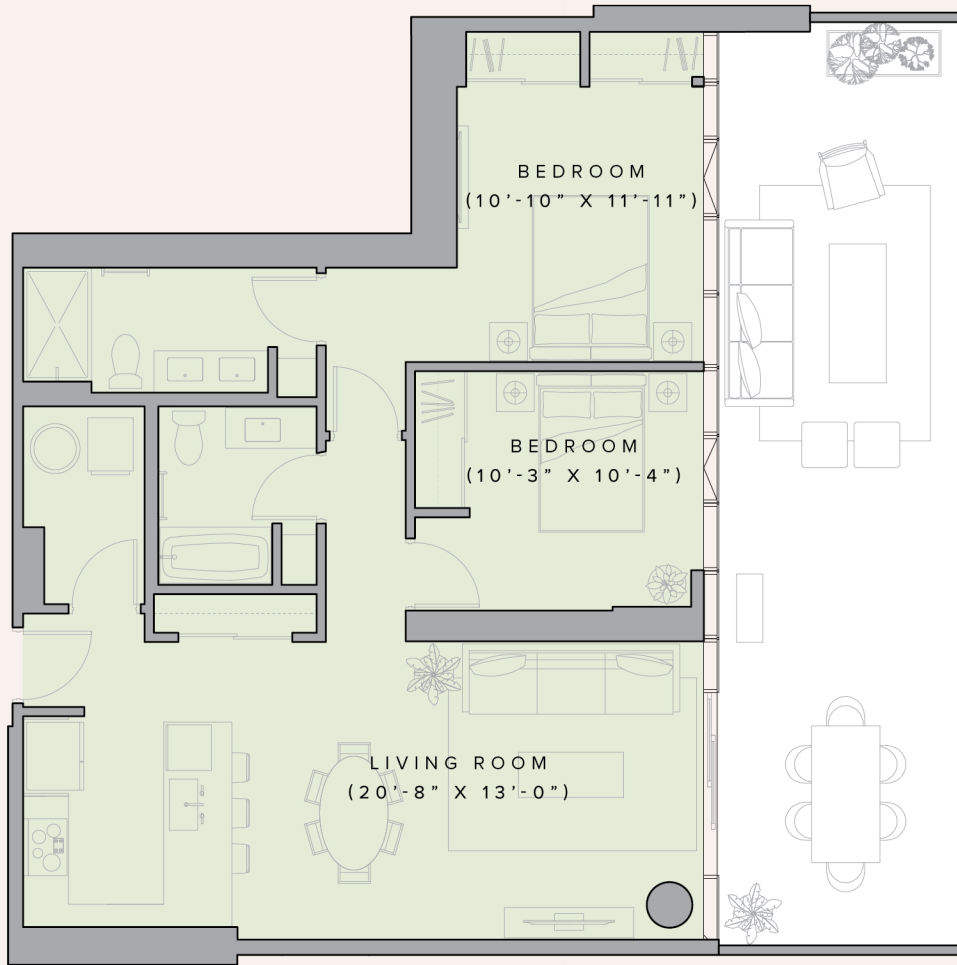

# Unit 301

2 BEDROOM / 2 BATHROOM

**APPROX. SQUARE FOOTAGE:**

Total 1,419 sq. ft. / Interior 990 sq. ft. / Lanai 429 sq. ft.

**LEVEL:** 3

LIONA ST.  
(MOUNTAIN SIDE)

**UNIT NUMBER:**

301