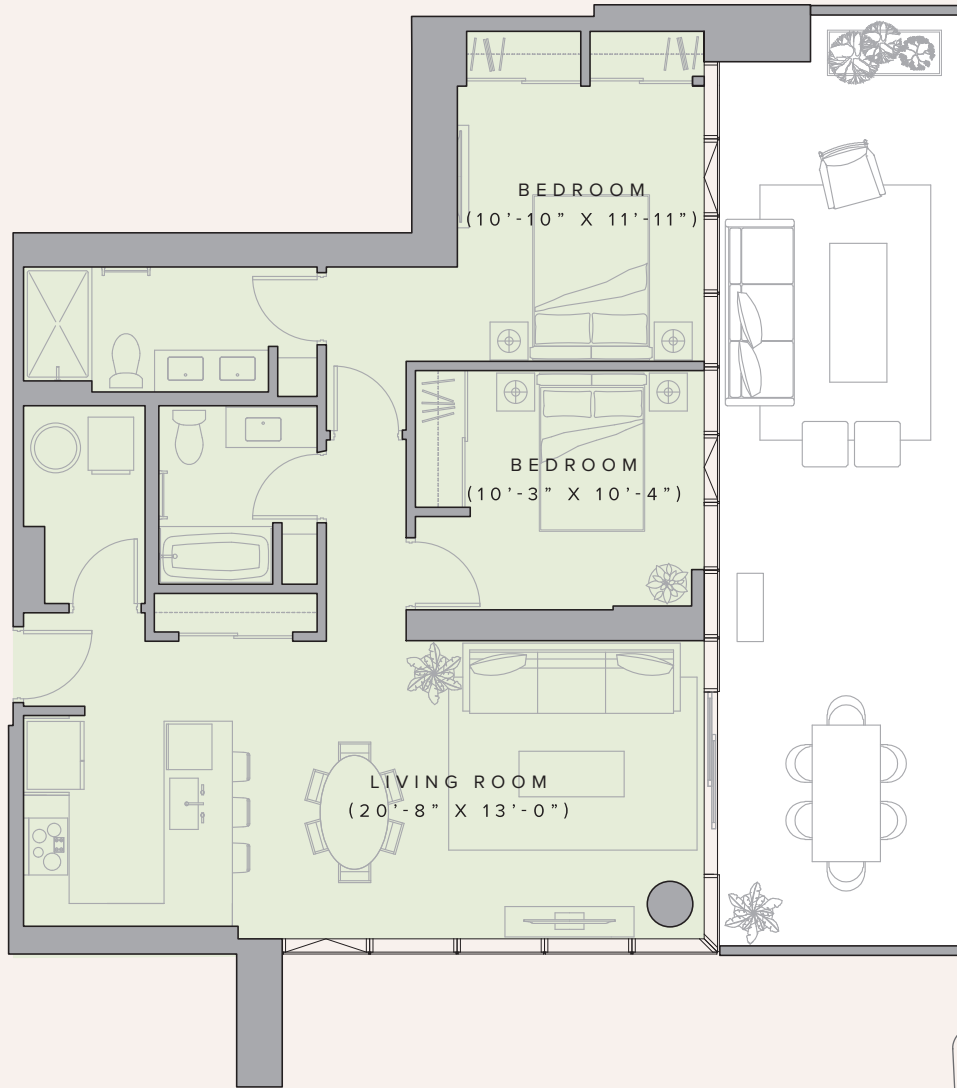

Unit 301

2 BEDROOM / 2 BATHROOM

APPROX. SQUARE FOOTAGE:

Total 1,419 sq. ft. / Interior 990 sq. ft. / Lanai 429 sq. ft.

LEVEL: 3

UNIT NUMBER:

301