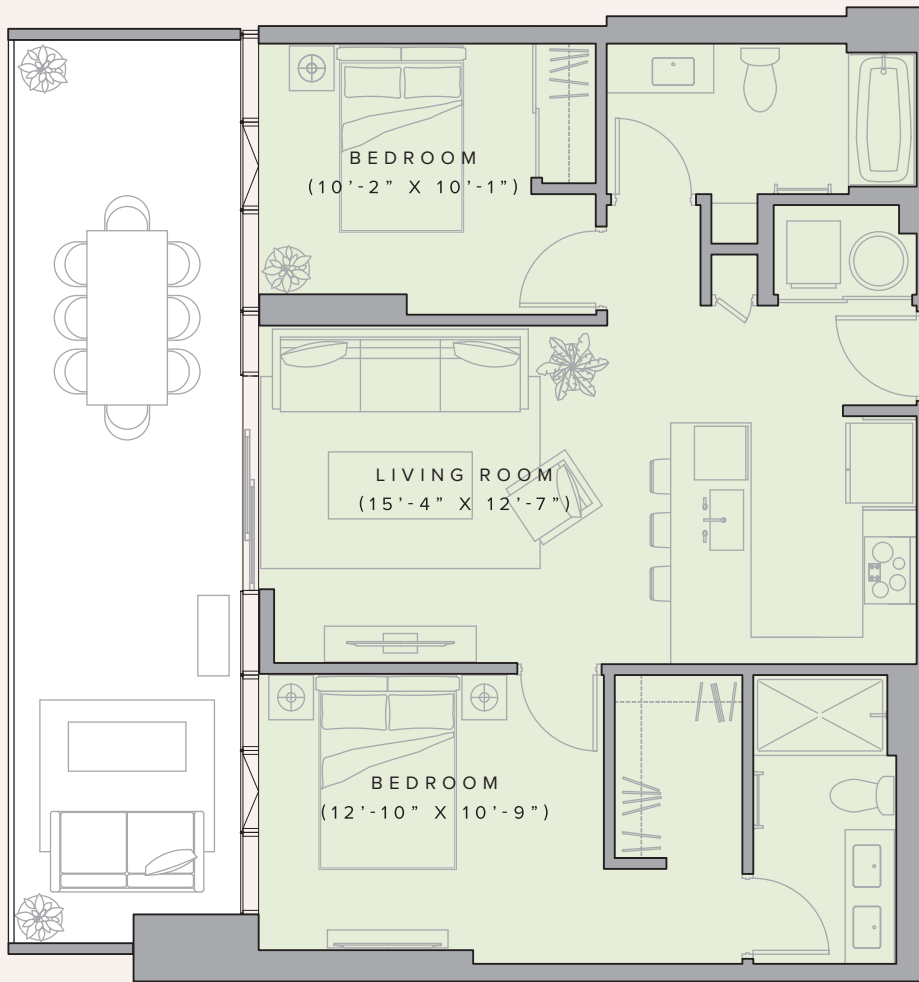

Unit 302

2 BEDROOM / 2 BATHROOM

APPROX. SQUARE FOOTAGE:

Total 1,128 sq. ft. / Interior 841 sq. ft. / Lanai 287 sq. ft.

LEVEL: 3

UNIT NUMBER:

302