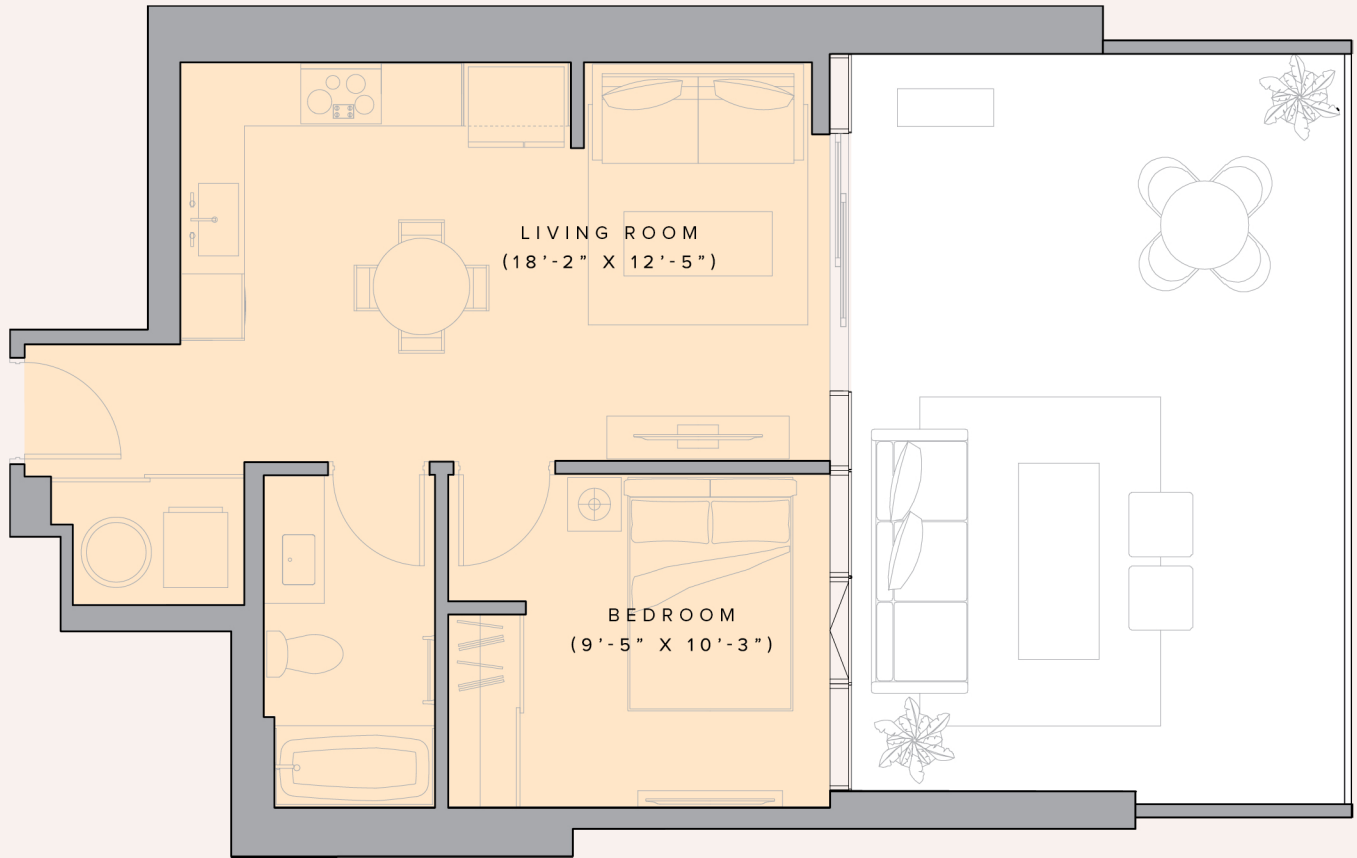

Unit 303

1 BEDROOM / 1 BATHROOM

APPROX. SQUARE FOOTAGE:

Total 857 sq. ft. / Interior 501 sq. ft. / Lanai 356 sq. ft.

LEVEL: 3

UNIT NUMBER:

303