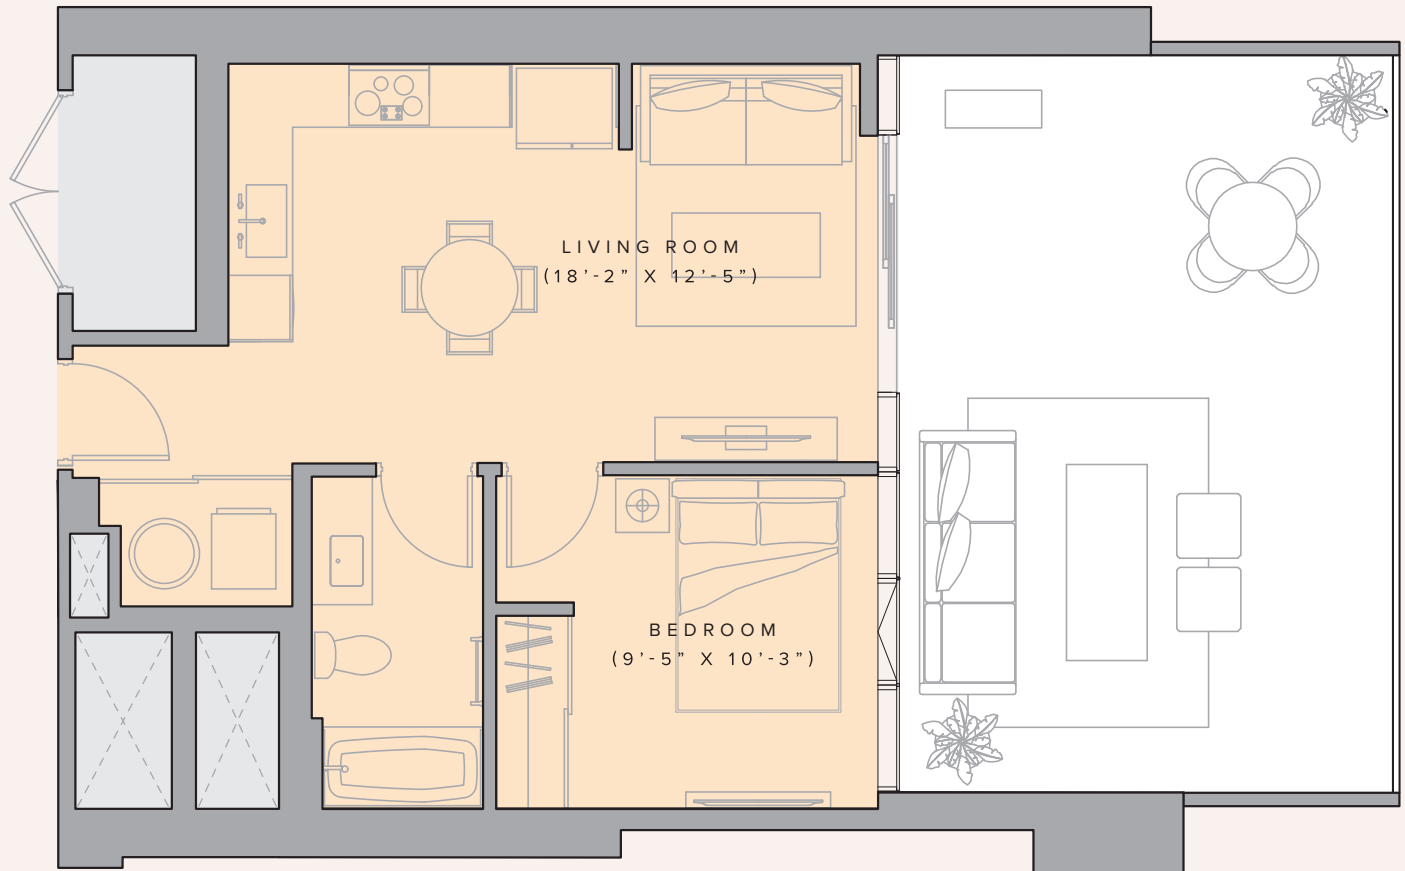

# Unit 303

1 BEDROOM / 1 BATHROOM

**APPROX. SQUARE FOOTAGE:**

Total 857 sq. ft. / Interior 501 sq. ft. / Lanai 356 sq. ft.

**LEVEL:** 3

**UNIT NUMBER:**

303