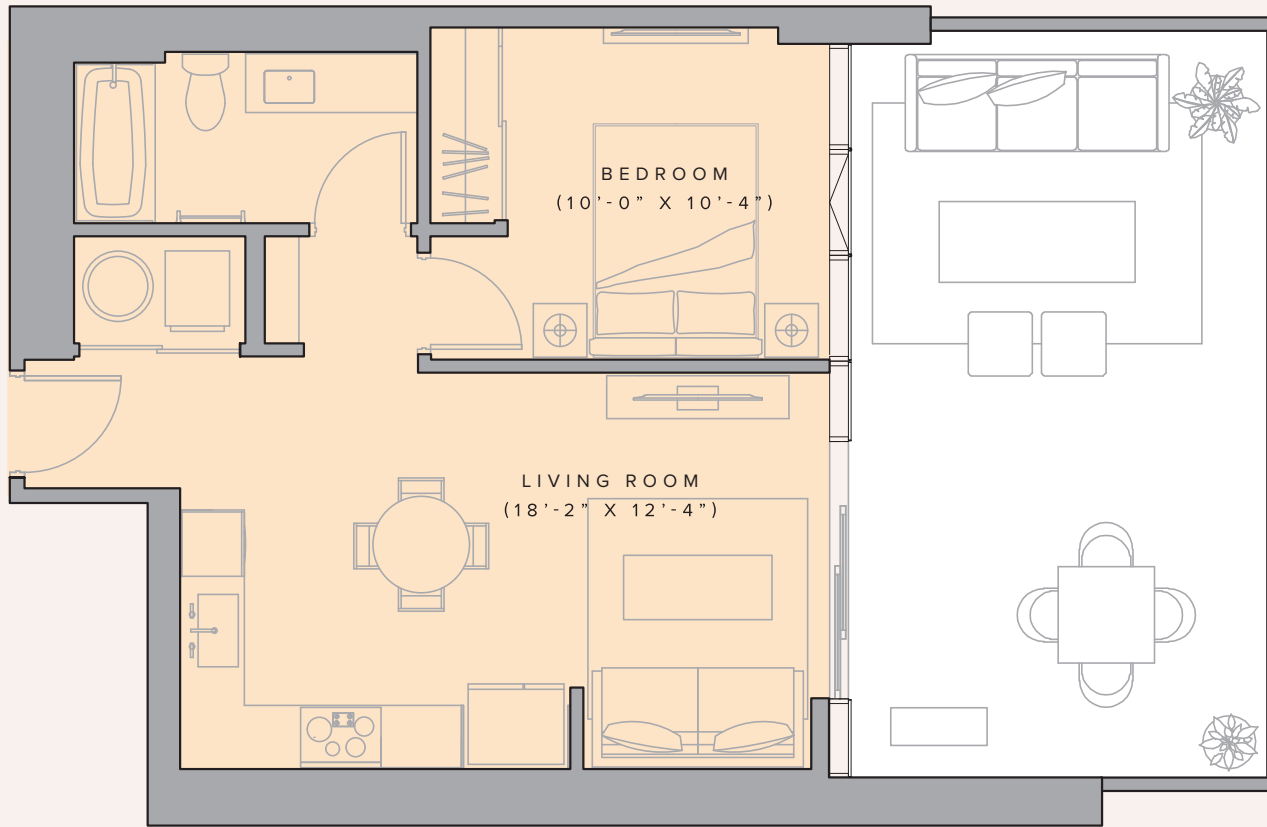

# Unit 305

1 BEDROOM / 1 BATHROOM

**APPROX. SQUARE FOOTAGE:**

Total 827 sq. ft. / Interior 523 sq. ft. / Lanai 304 sq. ft.

**LEVEL:** 3

**UNIT NUMBER:**

305