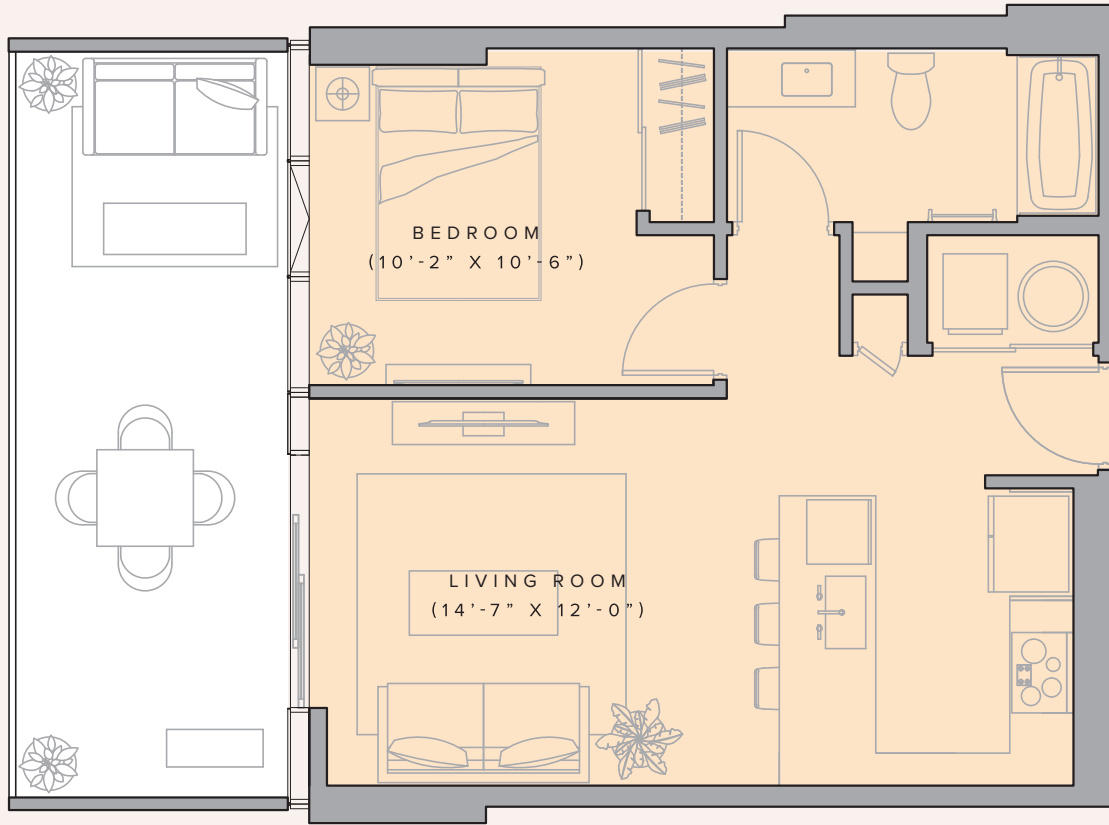

Unit 306

1 BEDROOM / 1 BATHROOM

APPROX. SQUARE FOOTAGE:

Total 762 sq. ft. / Interior 562 sq. ft. / Lanai 200 sq. ft.

LEVEL: 3

UNIT NUMBER:

306