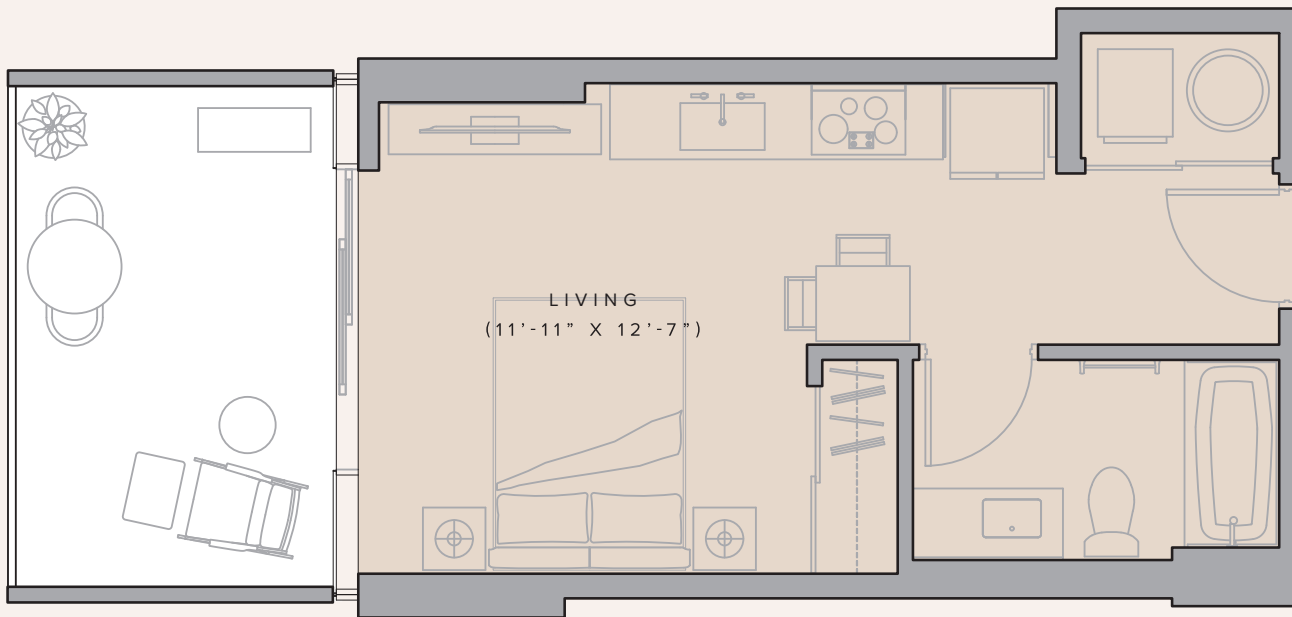

# Unit 308

STUDIO / 1 BATHROOM

**APPROX. SQUARE FOOTAGE:**

Total 439 sq. ft. / Interior 324 sq. ft. / Lanai 115 sq. ft.

**LEVEL:** 3

**UNIT NUMBER:**

308