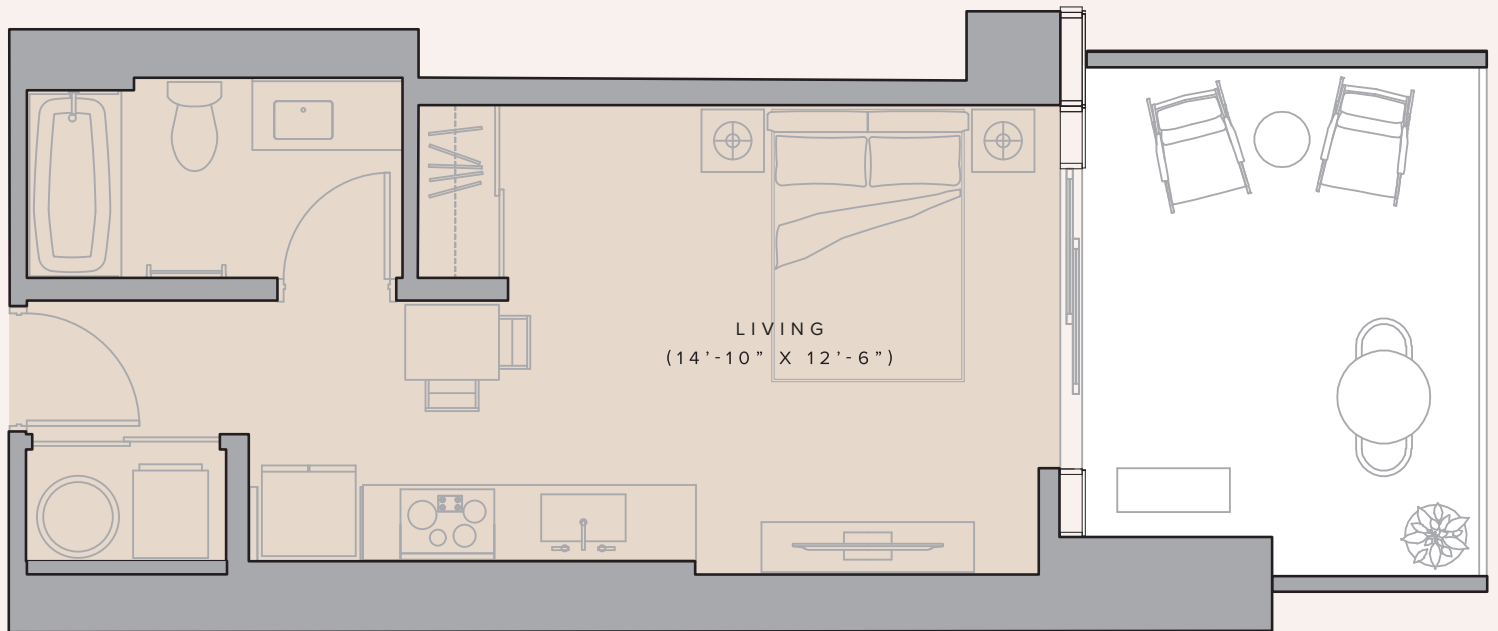

# Unit 309

STUDIO / 1 BATHROOM

**APPROX. SQUARE FOOTAGE:**

Total 492 sq. ft. / Interior 353 sq. ft. / Lanai 139 sq. ft.

**LEVEL:** 3

**UNIT NUMBER:**

309