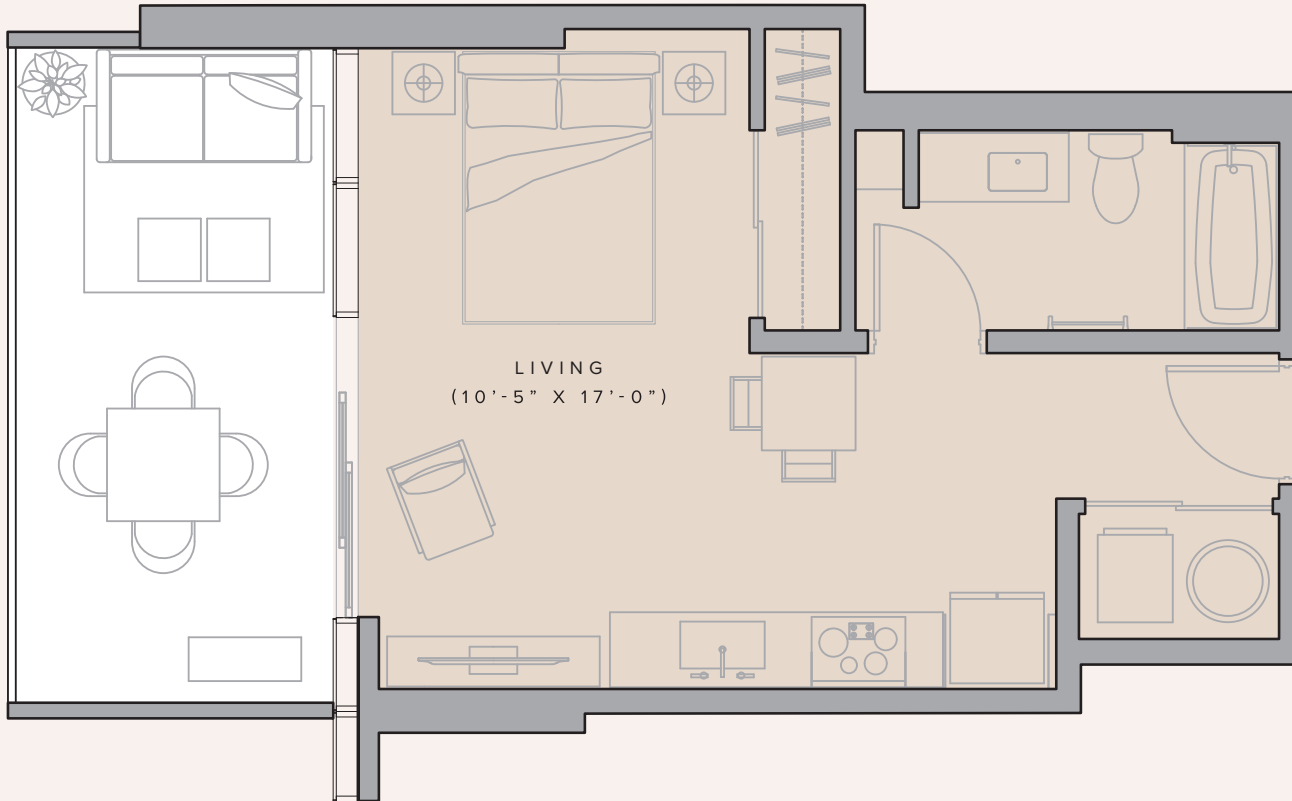

Unit 310

STUDIO / 1 BATHROOM

APPROX. SQUARE FOOTAGE:

Total 542 sq. ft. / Interior 391 sq. ft. / Lanai 151 sq. ft.

LEVEL: 3

UNIT NUMBER:

310