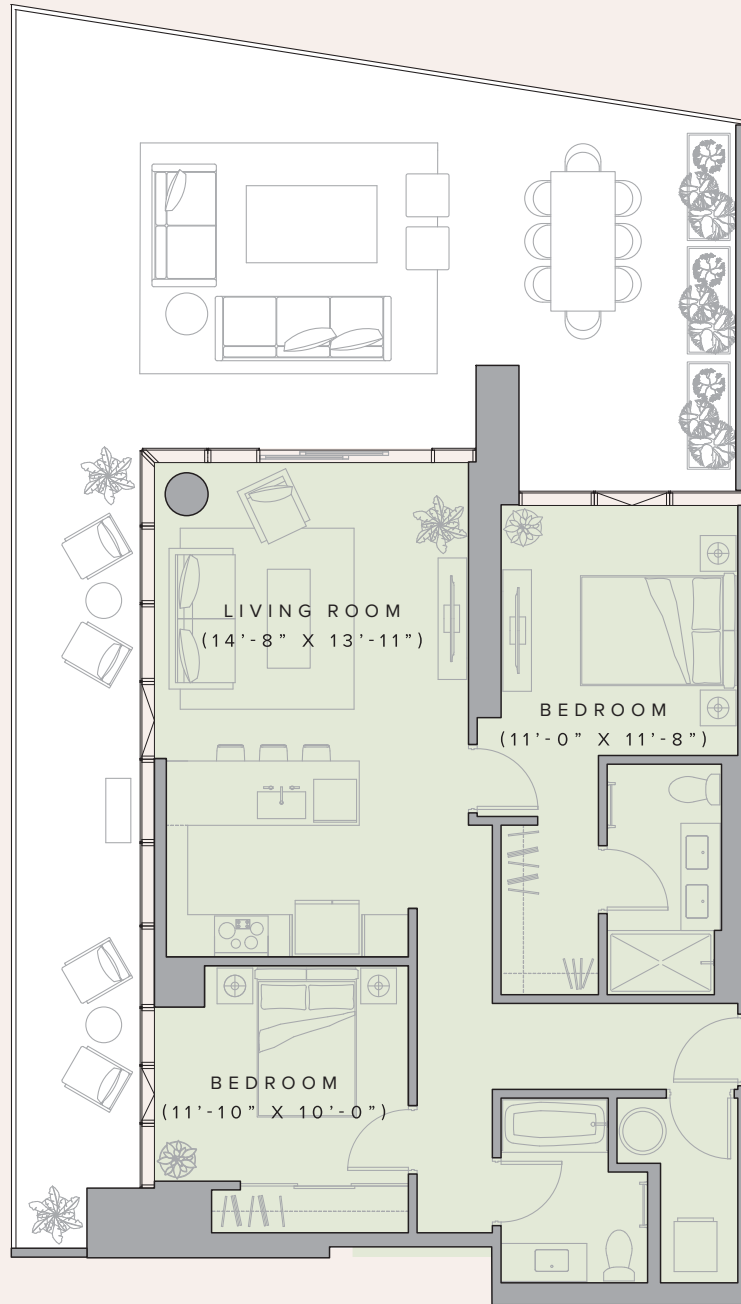

Unit 312

2 BEDROOM / 2 BATHROOM

APPROX. SQUARE FOOTAGE:

Total 1,764 sq. ft. / Interior 976 sq. ft. / Lanai 788 sq. ft.

LEVEL: 3

UNIT NUMBER:

312