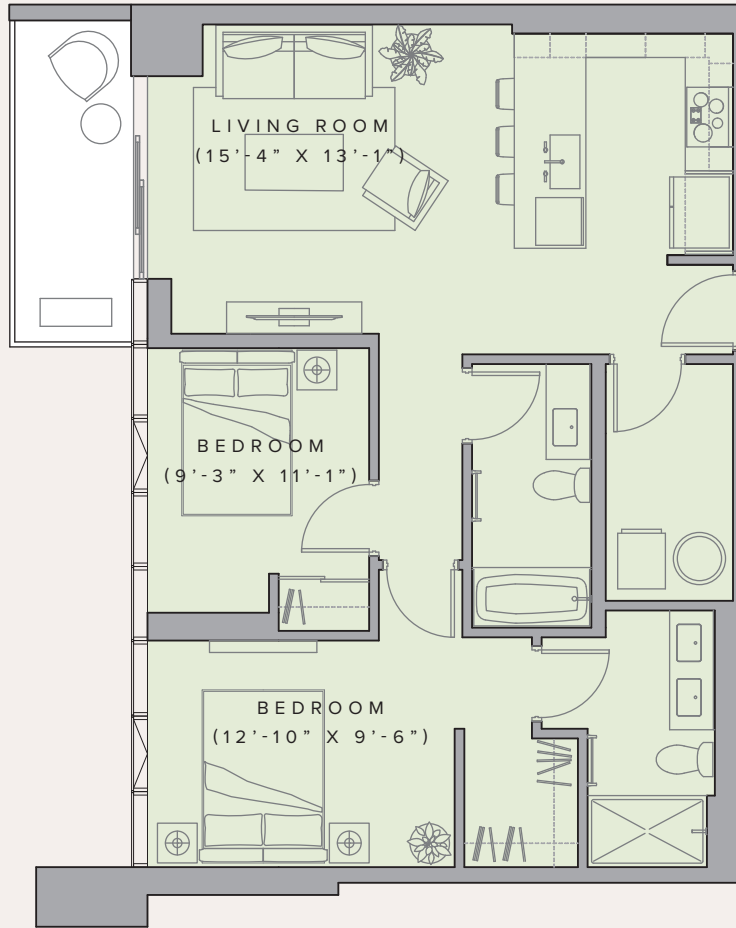

Unit 00 MID

2 BEDROOM / 2 BATHROOM

APPROX. SQUARE FOOTAGE:

Total 946 sq. ft. / Interior 871 sq. ft. / Lanai 74 sq. ft.

LEVELS: 4 - 15

UNIT NUMBER:

400	700	1000	1300
500	800	1100	1400
600	900	1200	1500