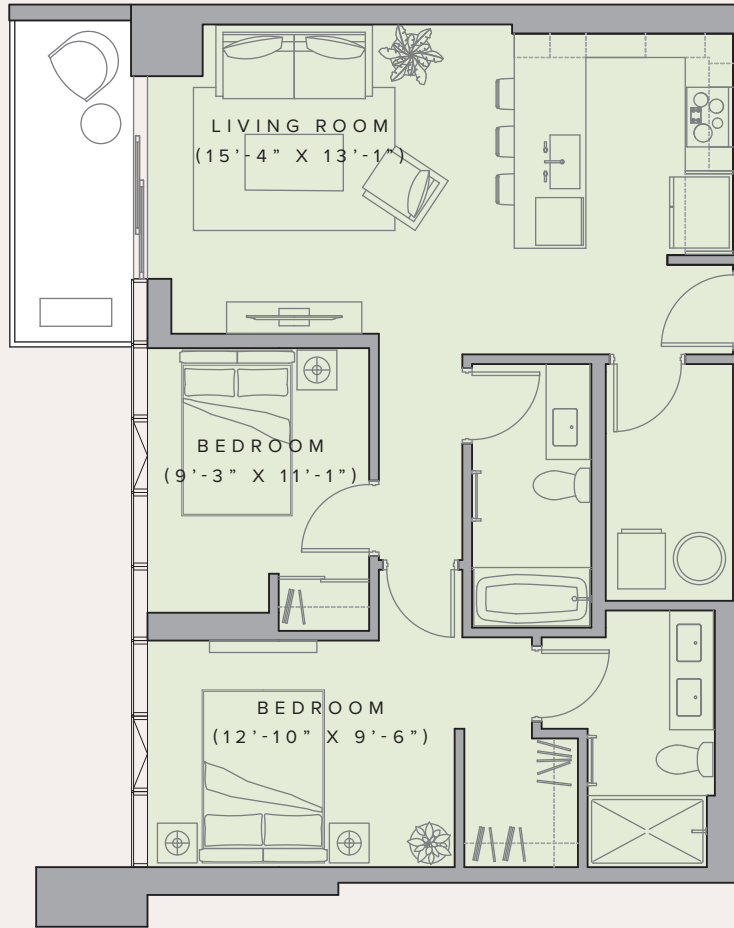

Unit 00 MID

2 BEDROOM / 2 BATHROOM

APPROX. SQUARE FOOTAGE:

Total 946 sq. ft. / Interior 871 sq. ft. / Lanai 75 sq. ft.

LEVELS: 4 - 15

UNIT NUMBER:

400	700	1000	1300
500	800	1100	1400
600	900	1200	1500