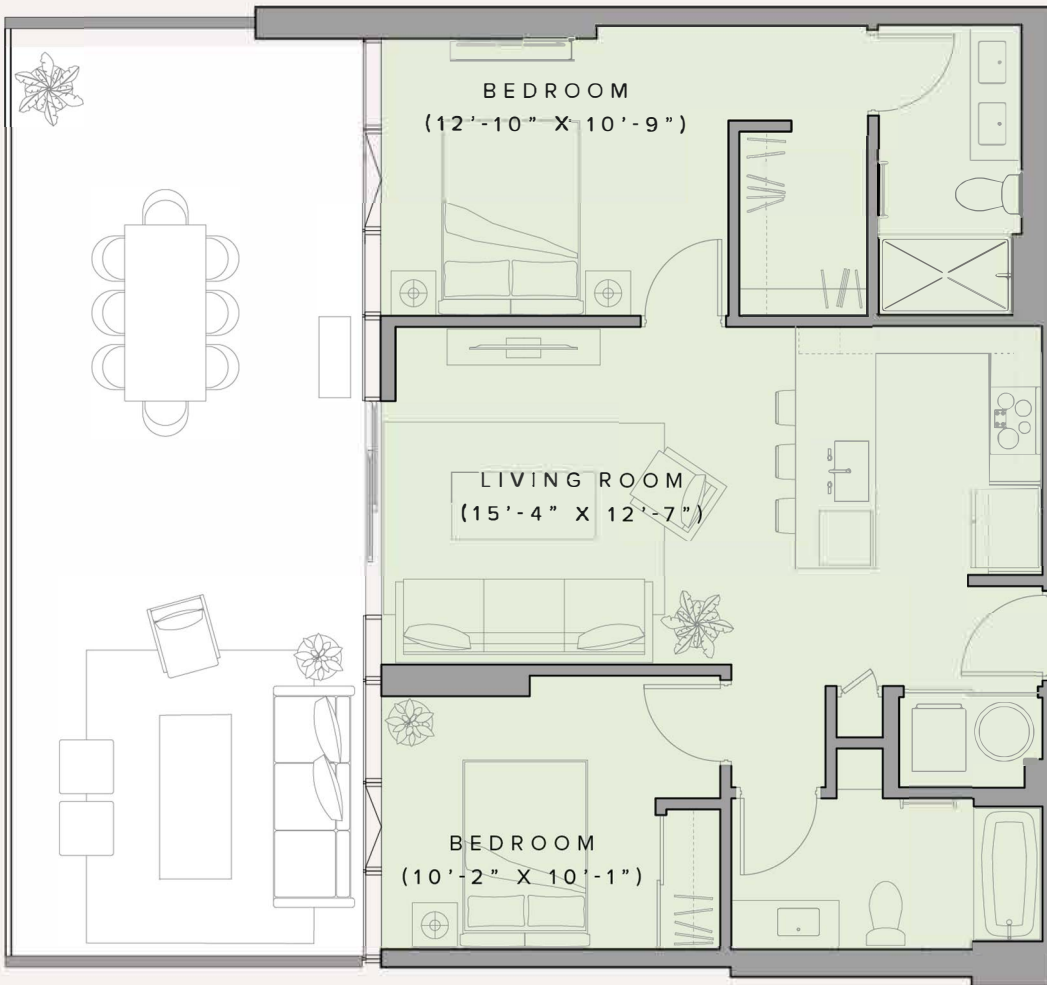

# Unit 302 R

2 BEDROOM / 2 BATHROOM

**APPROX. SQUARE FOOTAGE:**

Total 1,353 sq. ft. / Interior 842 sq. ft. / Lanai 511 sq. ft.

**LEVEL:** 3

**UNIT NUMBER:**

302