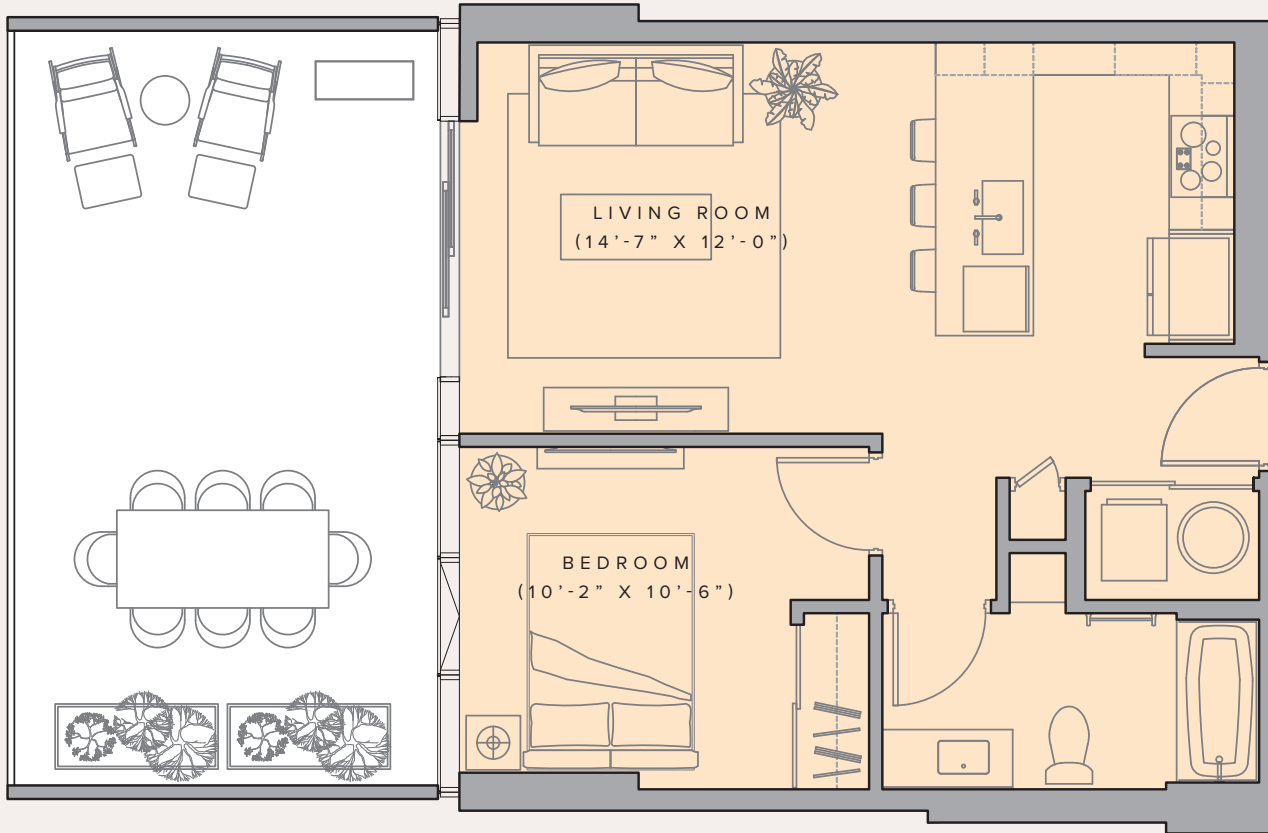

Unit 306 R

1 BEDROOM / 1 BATHROOM

APPROX. SQUARE FOOTAGE:

Total 912 sq. ft. / Interior 563 sq. ft. / Lanai 349 sq. ft.

LEVEL: 3

UNIT NUMBER:

306