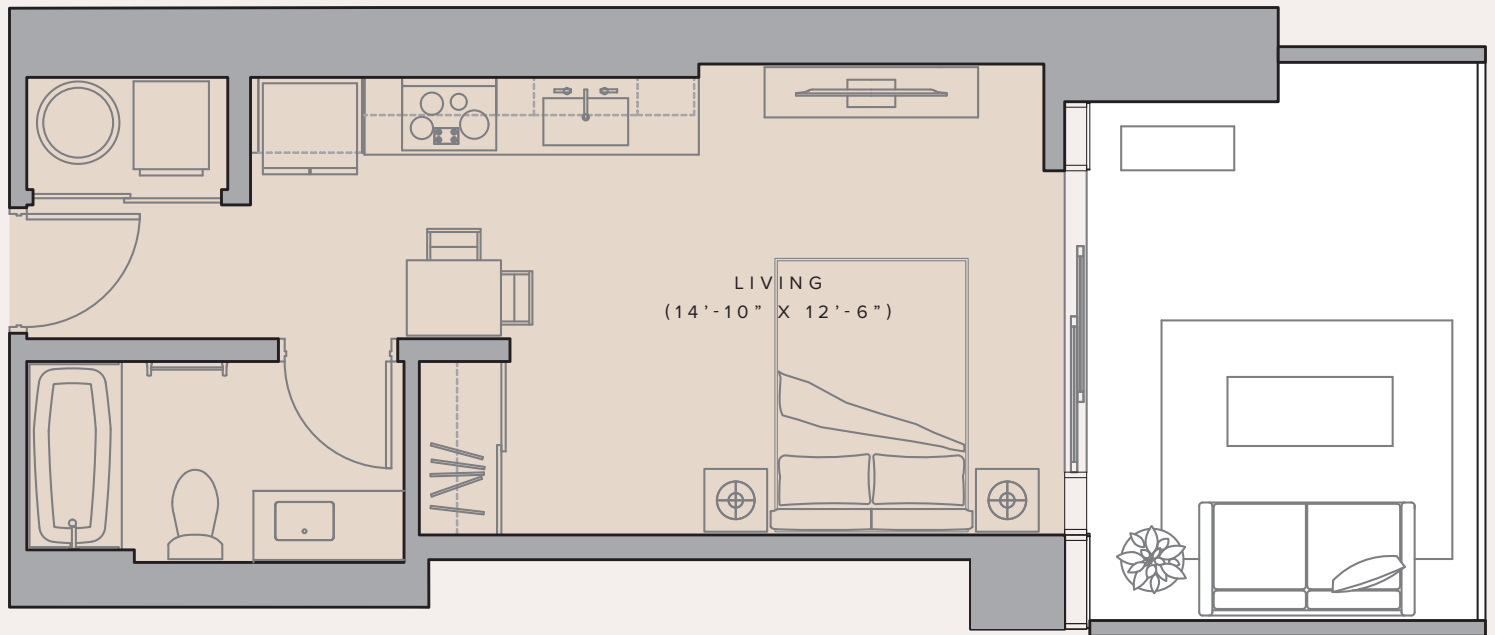

Unit 309 R

STUDIO / 1 BATHROOM

APPROX. SQUARE FOOTAGE:

Total 496 sq. ft. / Interior 353 sq. ft. / Lanai 143 sq. ft.

LEVEL: 3

UNIT NUMBER:

309