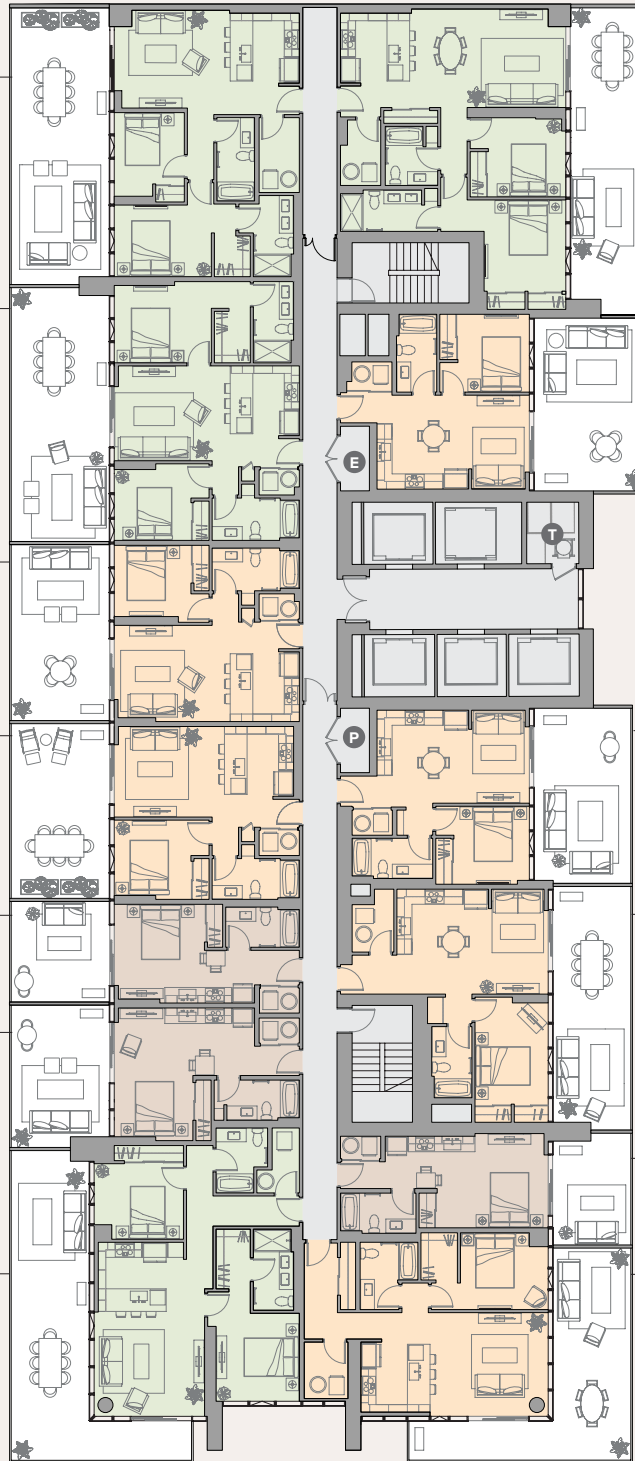

LIONA STREET (Mountain Side)

KE'EAUMOKU STREET (Ewa Side)

(Diamond Head Side)

UNIT 300 R
2 BED / 2 BATH
TOTAL INTERIOR LANAI
1,352 SF 871 SF 481 SF

UNIT 302 R
2 BED / 2 BATH
TOTAL INTERIOR LANAI
1,282 SF 841 SF 441 SF

UNIT 304 R
1 BED / 1 BATH
TOTAL INTERIOR LANAI
877 SF 569 SF 308 SF

UNIT 306 R
1 BED / 1 BATH
TOTAL INTERIOR LANAI
868 SF 562 SF 306 SF

UNIT 308 R
STUDIO / 1 BATH
TOTAL INTERIOR LANAI
500 SF 324 SF 176 SF

UNIT 310 R
STUDIO / 1 BATH
TOTAL INTERIOR LANAI
633 SF 391 SF 242 SF

UNIT 312 R
2 BED / 2 BATH
TOTAL INTERIOR LANAI
1,450 SF 976 SF 474 SF

UNIT 301 R
2 BED / 2 BATH
TOTAL INTERIOR LANAI
1,385 SF 990 SF 395 SF

UNIT 303 R
1 BED / 1 BATH
TOTAL INTERIOR LANAI
846 SF 501 SF 345 SF

UNIT 305 R
1 BED / 1 BATH
TOTAL INTERIOR LANAI
824 SF 523 SF 301 SF

UNIT 307 R
1 BED / 1 BATH
TOTAL INTERIOR LANAI
952 SF 618 SF 334 SF

UNIT 309 R
STUDIO / 1 BATH
TOTAL INTERIOR LANAI
491 SF 353 SF 138 SF

UNIT 311
1 BED / 1 BATH
TOTAL INTERIOR LANAI
1,168 SF 751 SF 417 SF

RYCROFT STREET (Ocean Side)

LEGEND:

2 BEDROOM

1 BEDROOM

STUDIO

PHONE

TRASH

ELEC