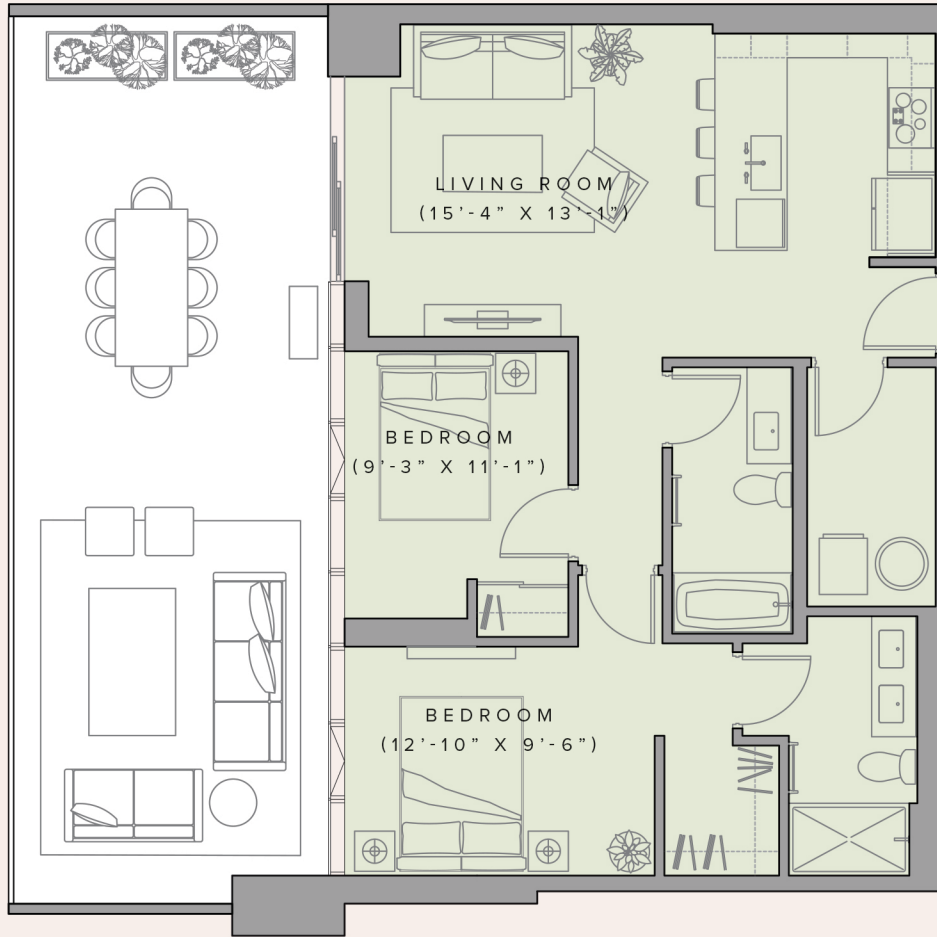

# Unit 300 R

2 BEDROOM / 2 BATHROOM

**APPROX. SQUARE FOOTAGE:**

Total 1,352 sq. ft. / Interior 871 sq. ft. / Lanai 481 sq. ft.

**LEVEL:** 3

**UNIT NUMBERS:**

300