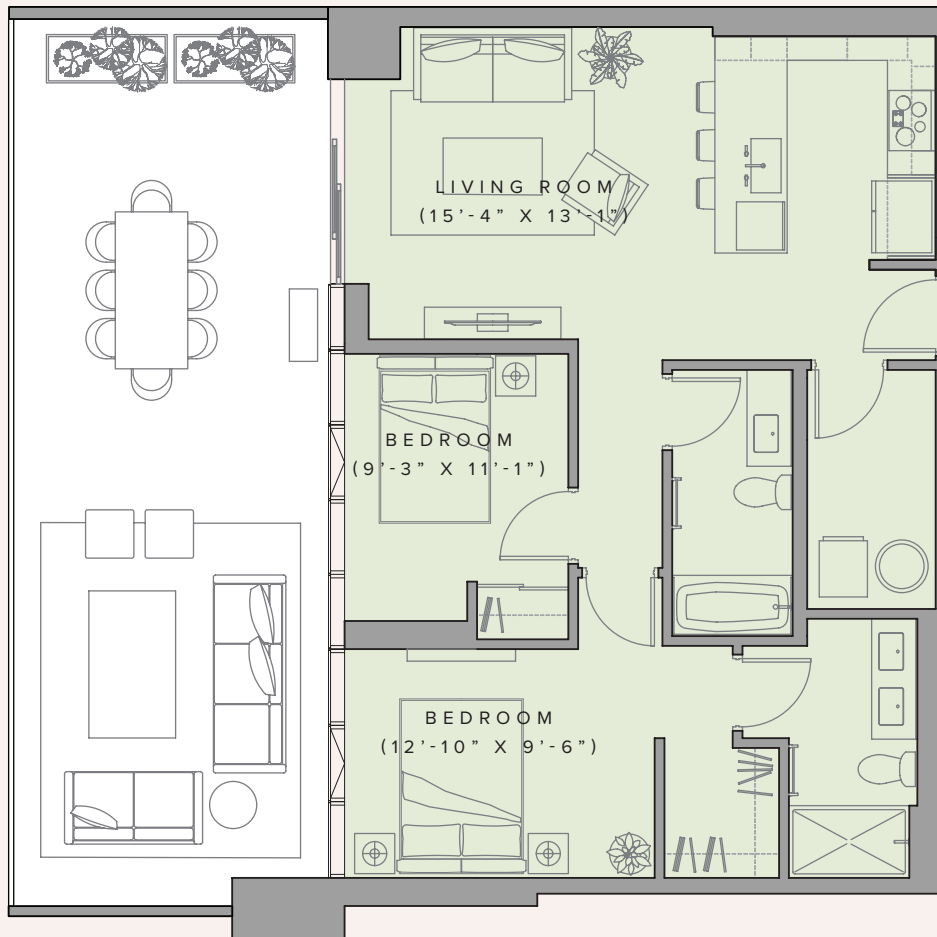

Unit 300 R

2 BEDROOM / 2 BATHROOM

APPROX. SQUARE FOOTAGE:

Total 1,352 sq. ft. / Interior 871 sq. ft. / Lanai 481 sq. ft.

LEVEL: 3

UNIT NUMBERS:

300