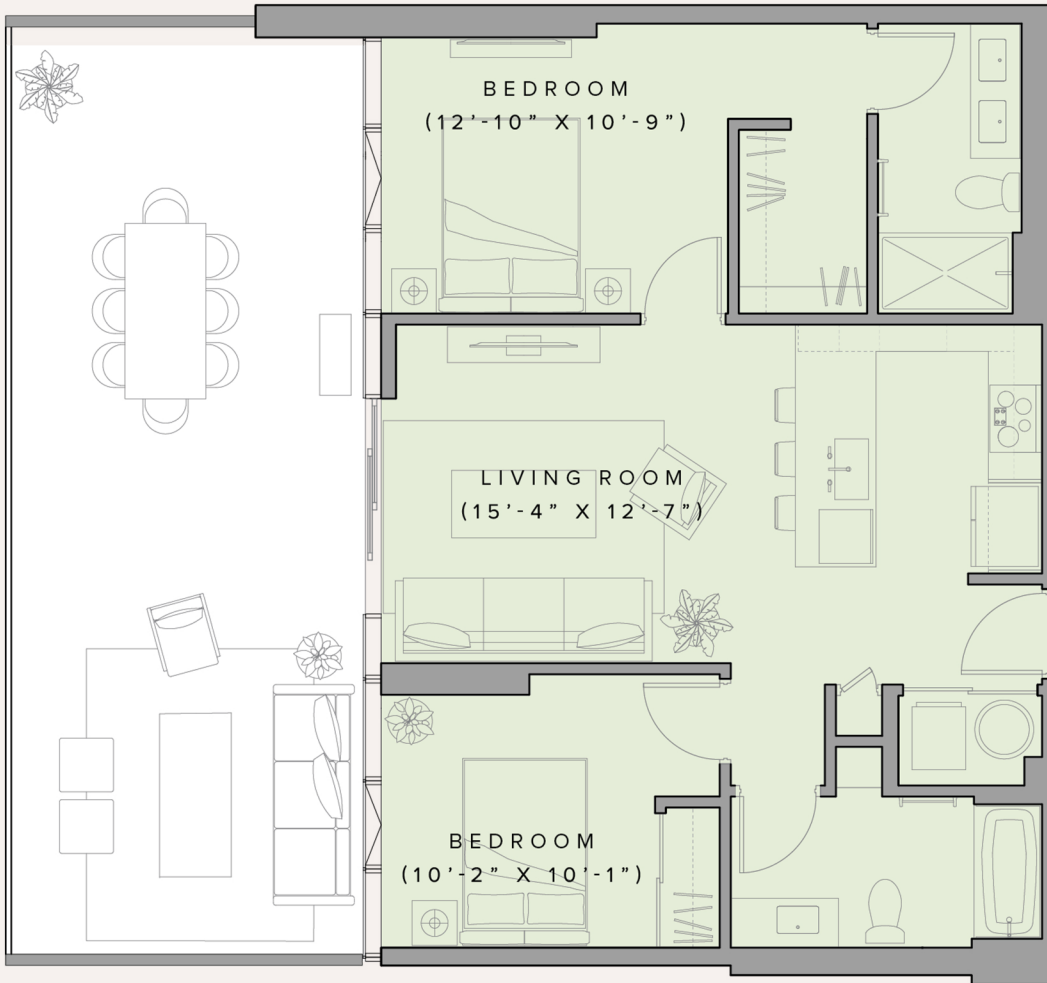

# Unit 302 R

2 BEDROOM / 2 BATHROOM

**APPROX. SQUARE FOOTAGE:**

Total 1,282 sq. ft. / Interior 841 sq. ft. / Lanai 441 sq. ft.

**LEVEL:** 3

**UNIT NUMBER:**

302