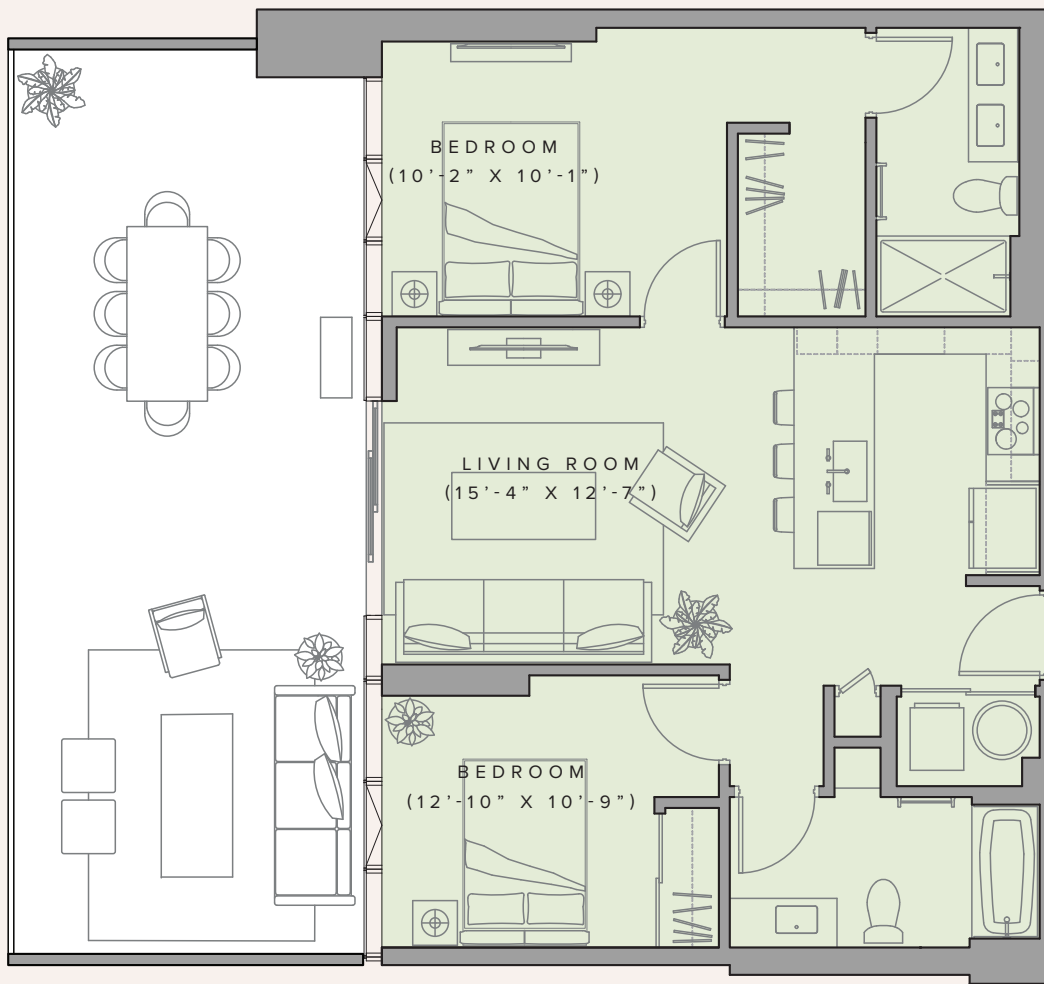

# Unit 302 R

2 BEDROOM / 2 BATHROOM

**APPROX. SQUARE FOOTAGE:**

Total 1,282 sq. ft. / Interior 841 sq. ft. / Lanai 441 sq. ft.

**LEVEL:** 3

**UNIT NUMBER:**

302