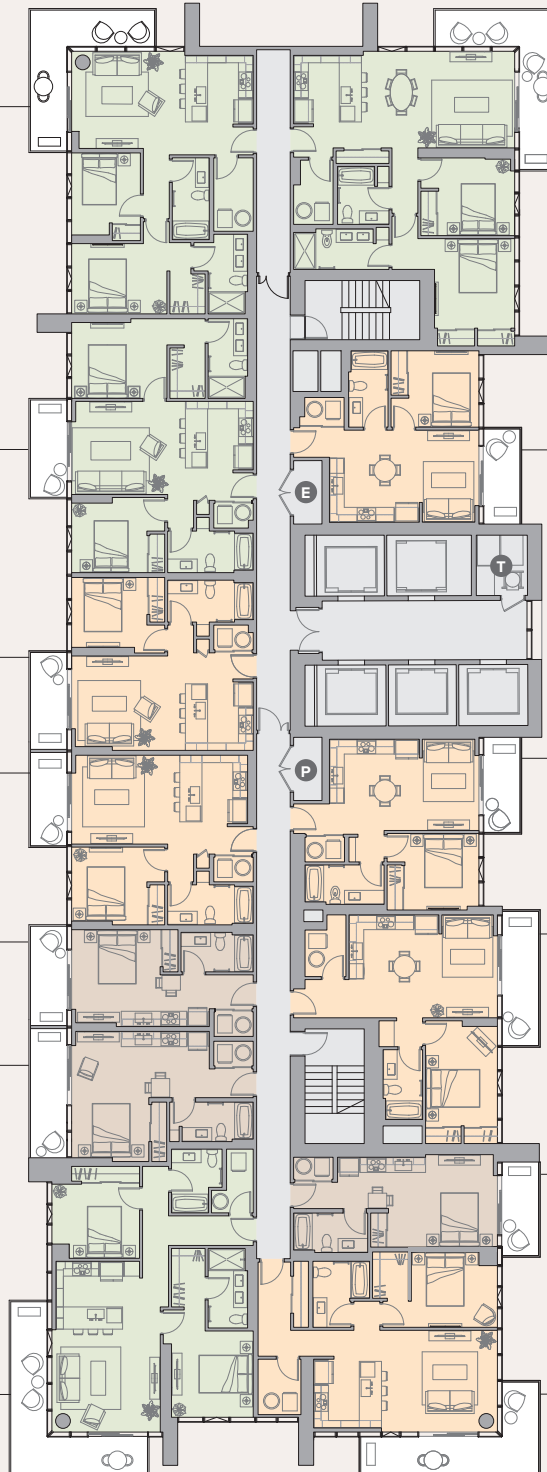

LIONA STREET (Mountain Side)

KE'EAUMOKU STREET ('Ewa Side)

(Diamond Head Side)

UNIT 00 R
2 BED / 2 BATH
TOTAL INTERIOR LANAI
1,033 SF 871 SF 162 SF

UNIT 01 R
2 BED / 2 BATH
TOTAL INTERIOR LANAI
1,162 SF 990 SF 172 SF

UNIT 02 R
2 BED / 2 BATH
TOTAL INTERIOR LANAI
913 SF 841 SF 72 SF

UNIT 03 R
1 BED / 1 BATH
TOTAL INTERIOR LANAI
568 SF 501 SF 67 SF

UNIT 04 R
1 BED / 1 BATH
TOTAL INTERIOR LANAI
639 SF 569 SF 70 SF

UNIT 05 R
1 BED / 1 BATH
TOTAL INTERIOR LANAI
590 SF 523 SF 67 SF

UNIT 06 R
1 BED / 1 BATH
TOTAL INTERIOR LANAI
628 SF 562 SF 66 SF

UNIT 07 R
1 BED / 1 BATH
TOTAL INTERIOR LANAI
710 SF 618 SF 92 SF

UNIT 08 R
STUDIO / 1 BATH
TOTAL INTERIOR LANAI
394 SF 324 SF 70 SF

UNIT 09 R
STUDIO / 1 BATH
TOTAL INTERIOR LANAI
416 SF 353 SF 63 SF

UNIT 10 R
STUDIO / 1 BATH
TOTAL INTERIOR LANAI
477 SF 391 SF 86 SF

UNIT 11 R
1 BED / 1 BATH
TOTAL INTERIOR LANAI
915 SF 751 SF 164 SF

UNIT 12 R
2 BED / 2 BATH
TOTAL INTERIOR LANAI
1,162 SF 976 SF 186 SF

LEGEND:

- **2 BEDROOM**
- **1 BEDROOM**
- **STUDIO**
- P PHONE
- T TRASH
- E ELEC

RYCROFT STREET (Ocean Side)