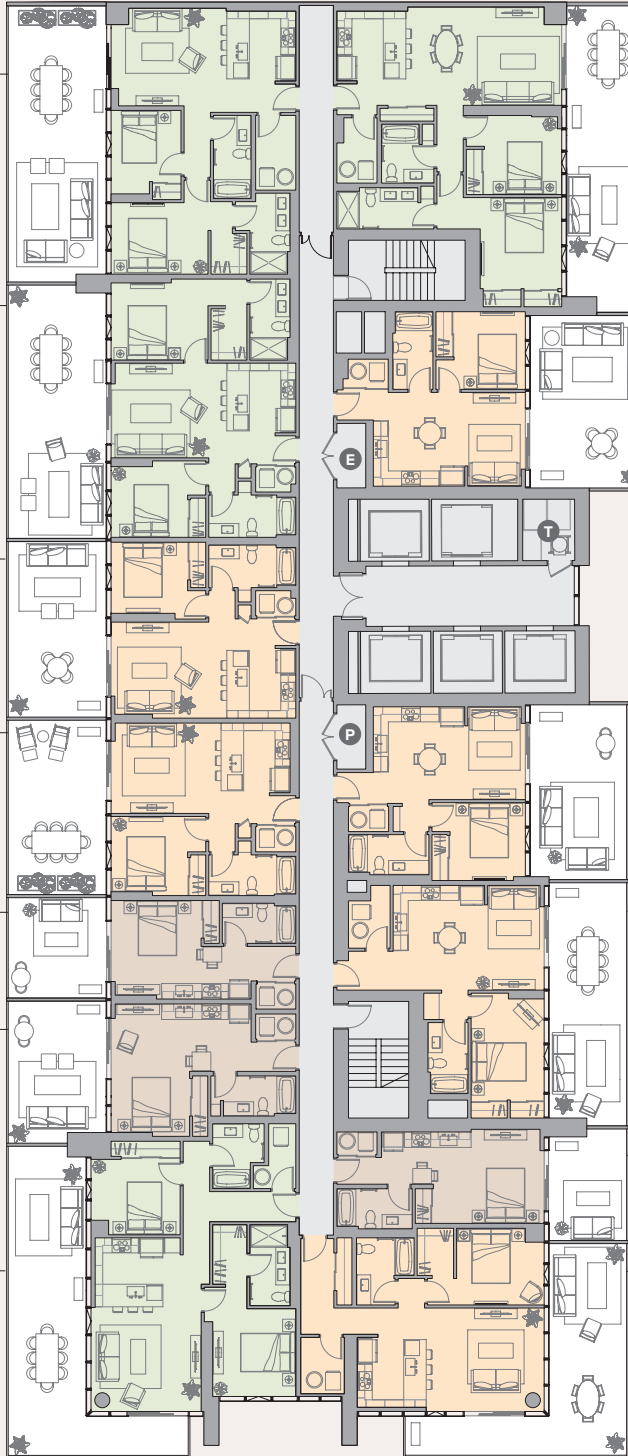

LIONA STREET (Mountain Side)

KE'EAUMOKU STREET (Ewa Side)

(Diamond Head Side)

UNIT 300 R
2 BED / 2 BATH
TOTAL INTERIOR LANAI
1,352 SF 871 SF 481 SF

UNIT 302 R
2 BED / 2 BATH
TOTAL INTERIOR LANAI
1,282 SF 841 SF 441 SF

UNIT 304 R
1 BED / 1 BATH
TOTAL INTERIOR LANAI
877 SF 569 SF 308 SF

UNIT 306 R
1 BED / 1 BATH
TOTAL INTERIOR LANAI
868 SF 562 SF 306 SF

UNIT 308 R
STUDIO / 1 BATH
TOTAL INTERIOR LANAI
500 SF 324 SF 176 SF

UNIT 310 R
STUDIO / 1 BATH
TOTAL INTERIOR LANAI
633 SF 391 SF 242 SF

UNIT 312 R
2 BED / 2 BATH
TOTAL INTERIOR LANAI
1,450 SF 976 SF 474 SF

UNIT 301 R
2 BED / 2 BATH
TOTAL INTERIOR LANAI
1,385 SF 990 SF 395 SF

UNIT 303 R
1 BED / 1 BATH
TOTAL INTERIOR LANAI
846 SF 501 SF 345 SF

UNIT 305 R
1 BED / 1 BATH
TOTAL INTERIOR LANAI
824 SF 523 SF 301 SF

UNIT 307 R
1 BED / 1 BATH
TOTAL INTERIOR LANAI
952 SF 618 SF 334 SF

UNIT 309 R
STUDIO / 1 BATH
TOTAL INTERIOR LANAI
491 SF 353 SF 138 SF

UNIT 311 R
1 BED / 1 BATH
TOTAL INTERIOR LANAI
1,168 SF 751 SF 417 SF

RYCROFT STREET (Ocean Side)

LEGEND:

- 2 BEDROOM
- 1 BEDROOM
- STUDIO
- P PHONE
- T TRASH
- E ELEC