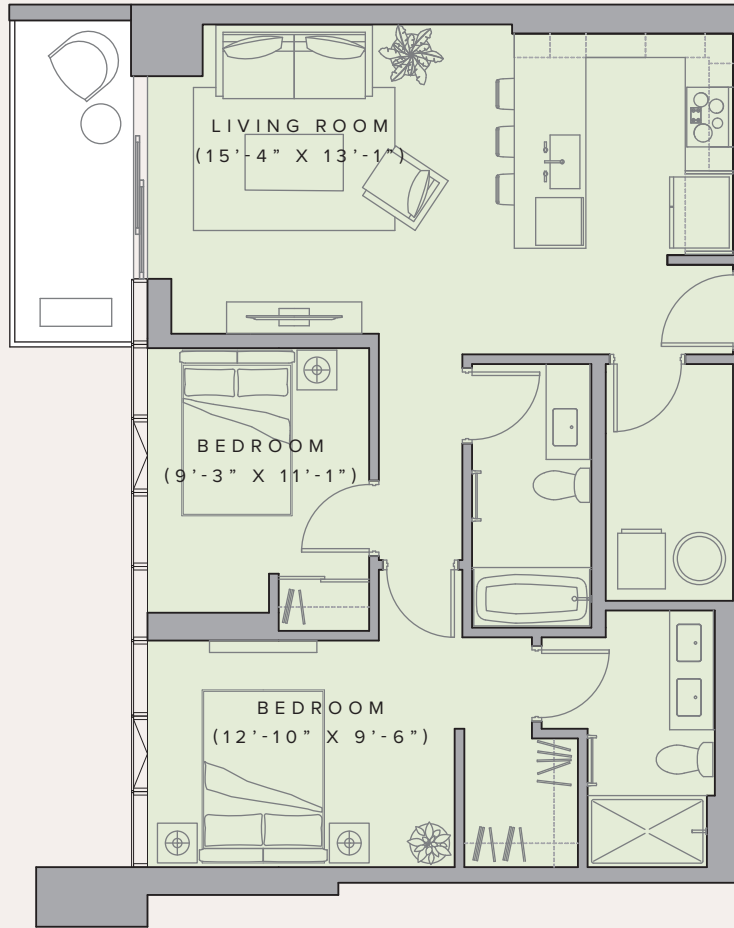

# Unit 00 MID

2 BEDROOM / 2 BATHROOM

**APPROX. SQUARE FOOTAGE:**

Total 942 sq. ft. / Interior 871 sq. ft. / Lanai 71 sq. ft.

**LEVELS:** 4 - 15

**UNIT NUMBER:**

400	700	1000	1300
500	800	1100	1400
600	900	1200	1500