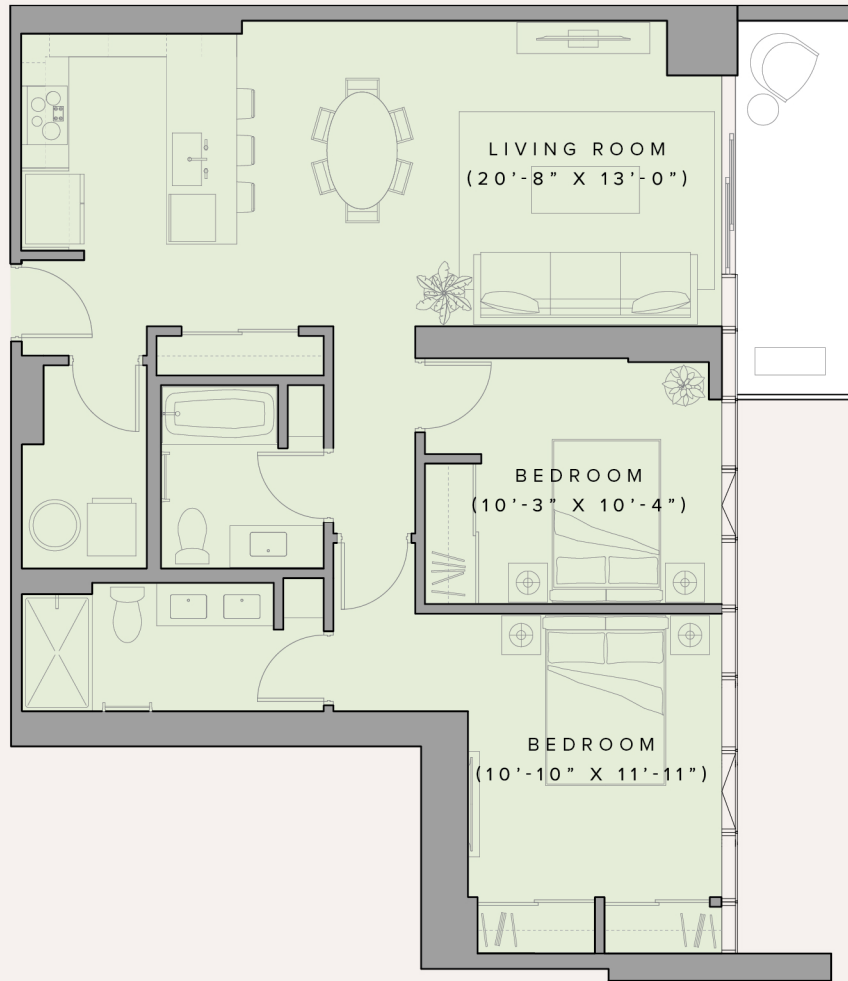

# Unit 01 MID

2 BEDROOM / 2 BATHROOM

**APPROX. SQUARE FOOTAGE:**

Total 1,076 sq. ft. / Interior 990 sq. ft. / Lanai 86 sq. ft.

**LEVELS:** 4 - 15

**UNIT NUMBERS:**

- |     |     |      |      |
|-----|-----|------|------|
| 401 | 701 | 1001 | 1301 |
| 501 | 801 | 1101 | 1401 |
| 601 | 901 | 1201 | 1501 |