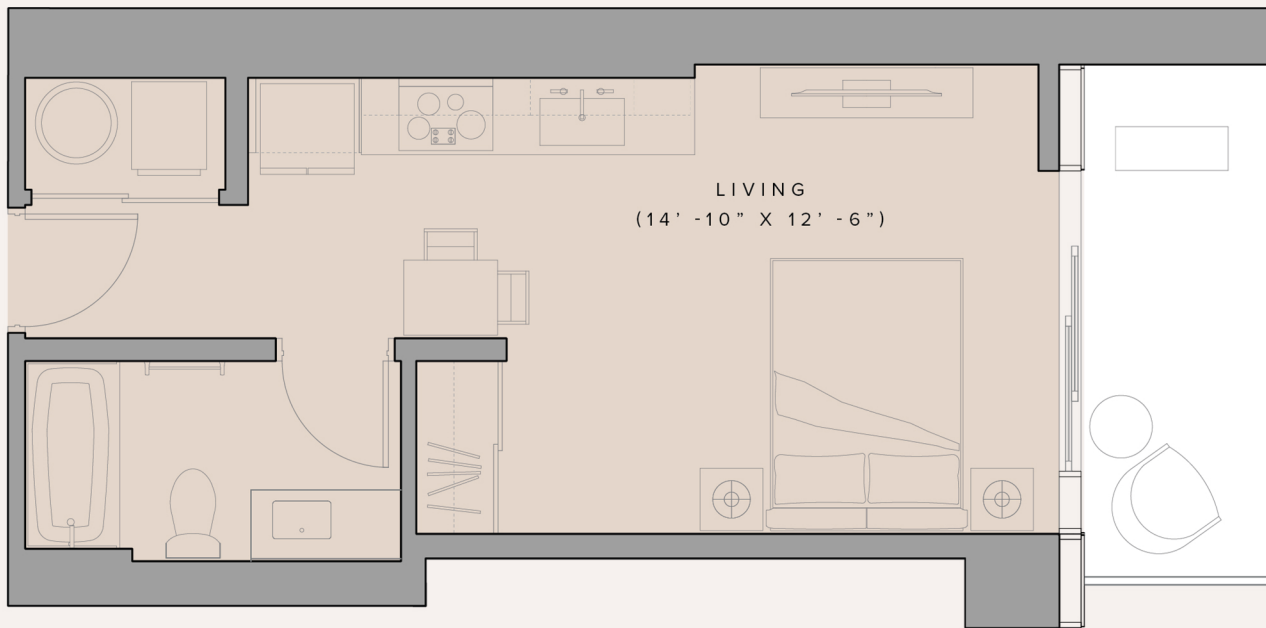

Unit 09 R

STUDIO / 1 BATHROOM

APPROX. SQUARE FOOTAGE:

Total 416 sq. ft. / Interior 353 sq. ft. / Lanai 63 sq. ft.

LEVELS: 4 - 24

UNIT NUMBERS:

409	709	1009	1309	1609	1909	2209
509	809	1109	1409	1709	2009	2309
609	909	1209	1509	1809	2109	2409