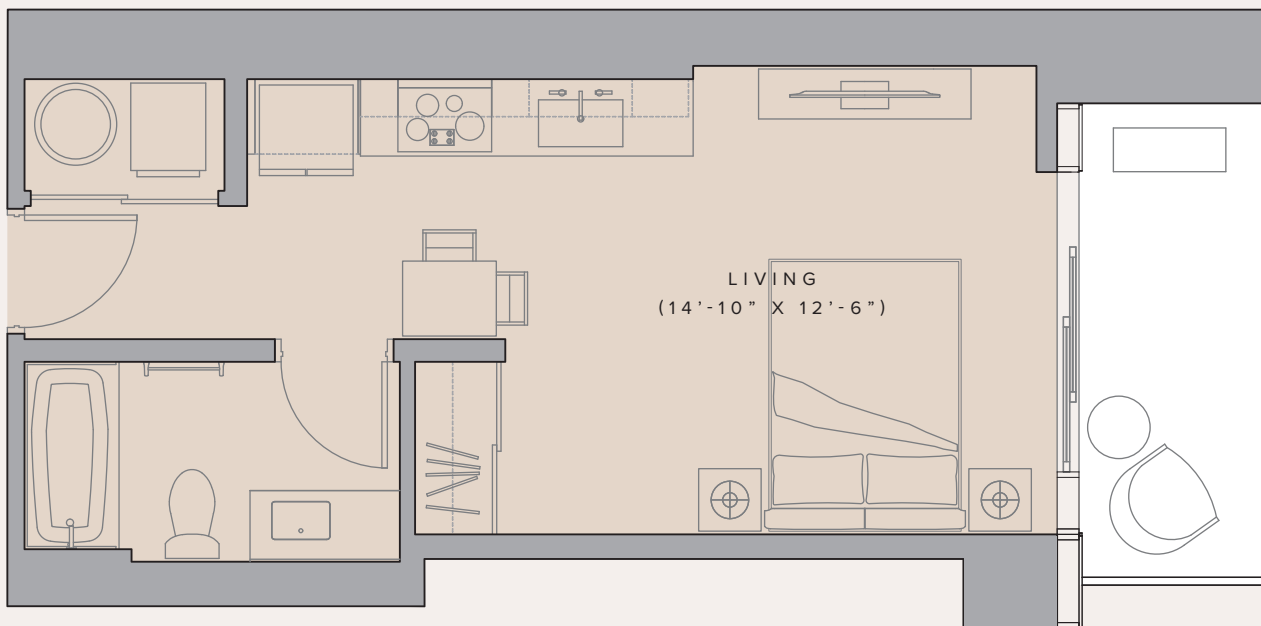

Unit 09 R

STUDIO / 1 BATHROOM

APPROX. SQUARE FOOTAGE:

Total 416 sq. ft. / Interior 353 sq. ft. / Lanai 63 sq. ft.

LEVELS: 4 - 24

UNIT NUMBERS:

| | | | | | | |
|-----|-----|------|------|------|------|------|
| 409 | 709 | 1009 | 1309 | 1609 | 1909 | 2209 |
| 509 | 809 | 1109 | 1409 | 1709 | 2009 | 2309 |
| 609 | 909 | 1209 | 1509 | 1809 | 2109 | 2409 |