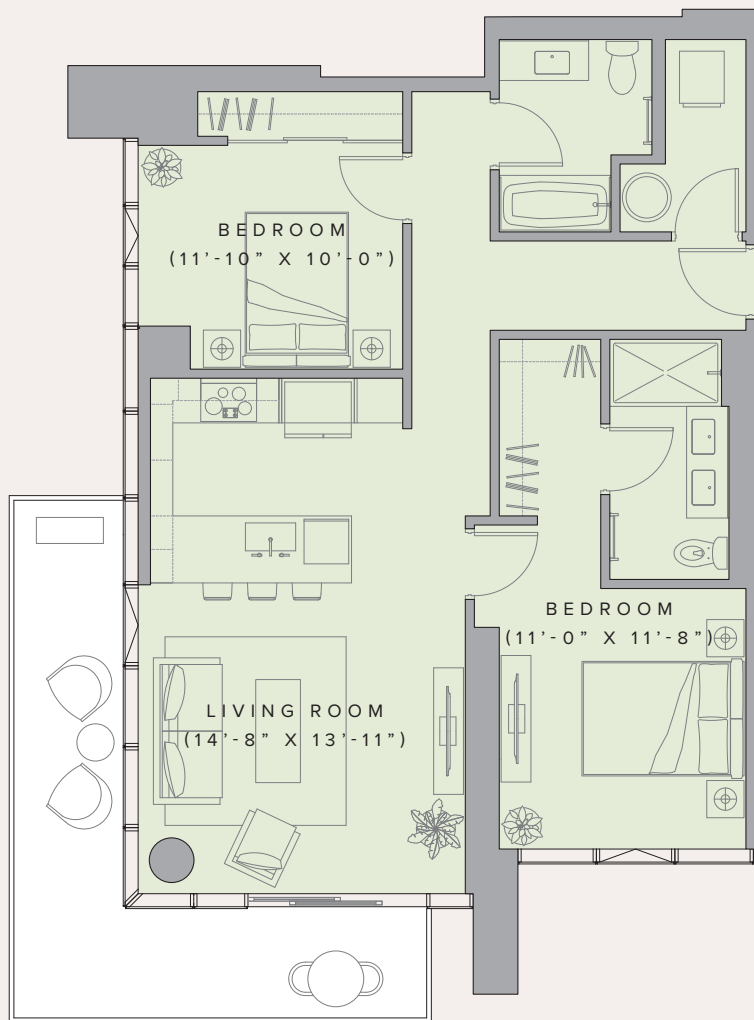

Unit 12 R

2 BEDROOM / 2 BATHROOM

APPROX. SQUARE FOOTAGE:

Total 1,162 sq. ft. / Interior 976 sq. ft. / Lanai 186 sq. ft.

LEVELS: 4 - 24

UNIT NUMBERS:

- | | | | | | | |
|-----|-----|------|------|------|------|------|
| 412 | 712 | 1012 | 1312 | 1612 | 1912 | 2212 |
| 512 | 812 | 1112 | 1412 | 1712 | 2012 | 2312 |
| 612 | 912 | 1212 | 1512 | 1812 | 2112 | 2412 |