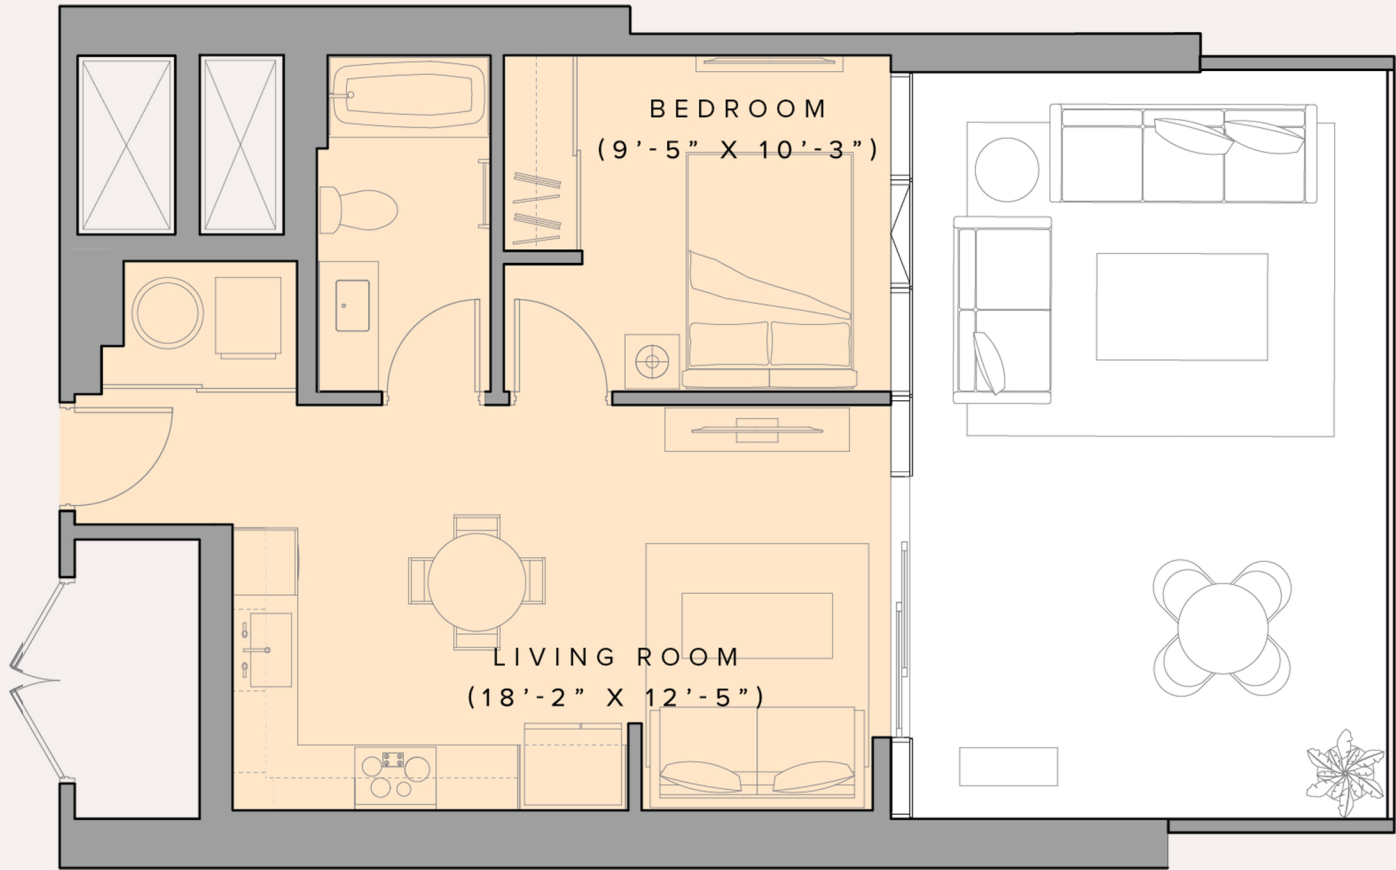

Unit 303 R

1 BEDROOM / 1 BATHROOM

APPROX. SQUARE FOOTAGE:

Total 846 sq. ft. / Interior 501 sq. ft. / Lanai 345 sq. ft.

LEVEL: 3

UNIT NUMBER:

303