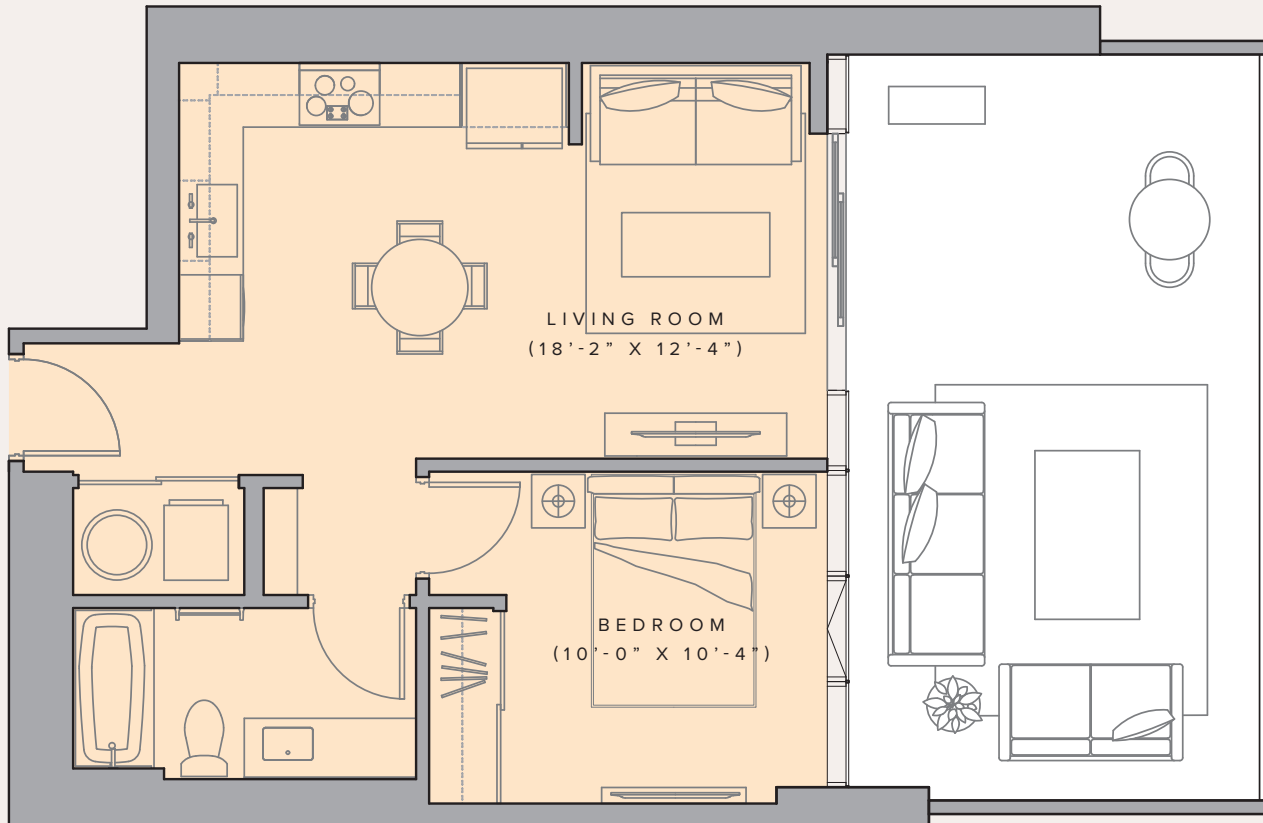

# Unit 305 R

1 BEDROOM / 1 BATHROOM

**APPROX. SQUARE FOOTAGE:**

Total 824 sq. ft. / Interior 523 sq. ft. / Lanai 301 sq. ft.

**LEVEL:** 3

**UNIT NUMBER:**

305