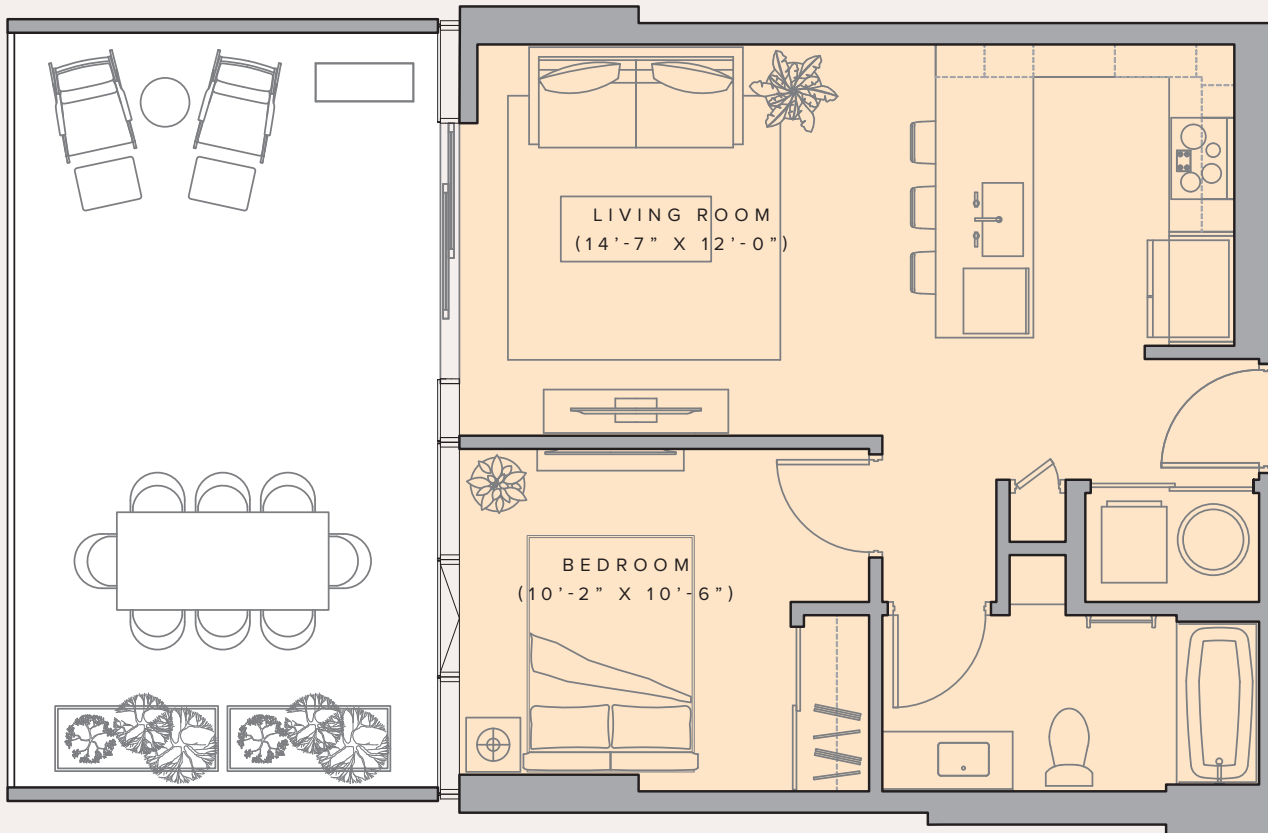

Unit 306 R

1 BEDROOM / 1 BATHROOM

APPROX. SQUARE FOOTAGE:

Total 868 sq. ft. / Interior 562 sq. ft. / Lanai 306 sq. ft.

LEVEL: 3

UNIT NUMBER:

306