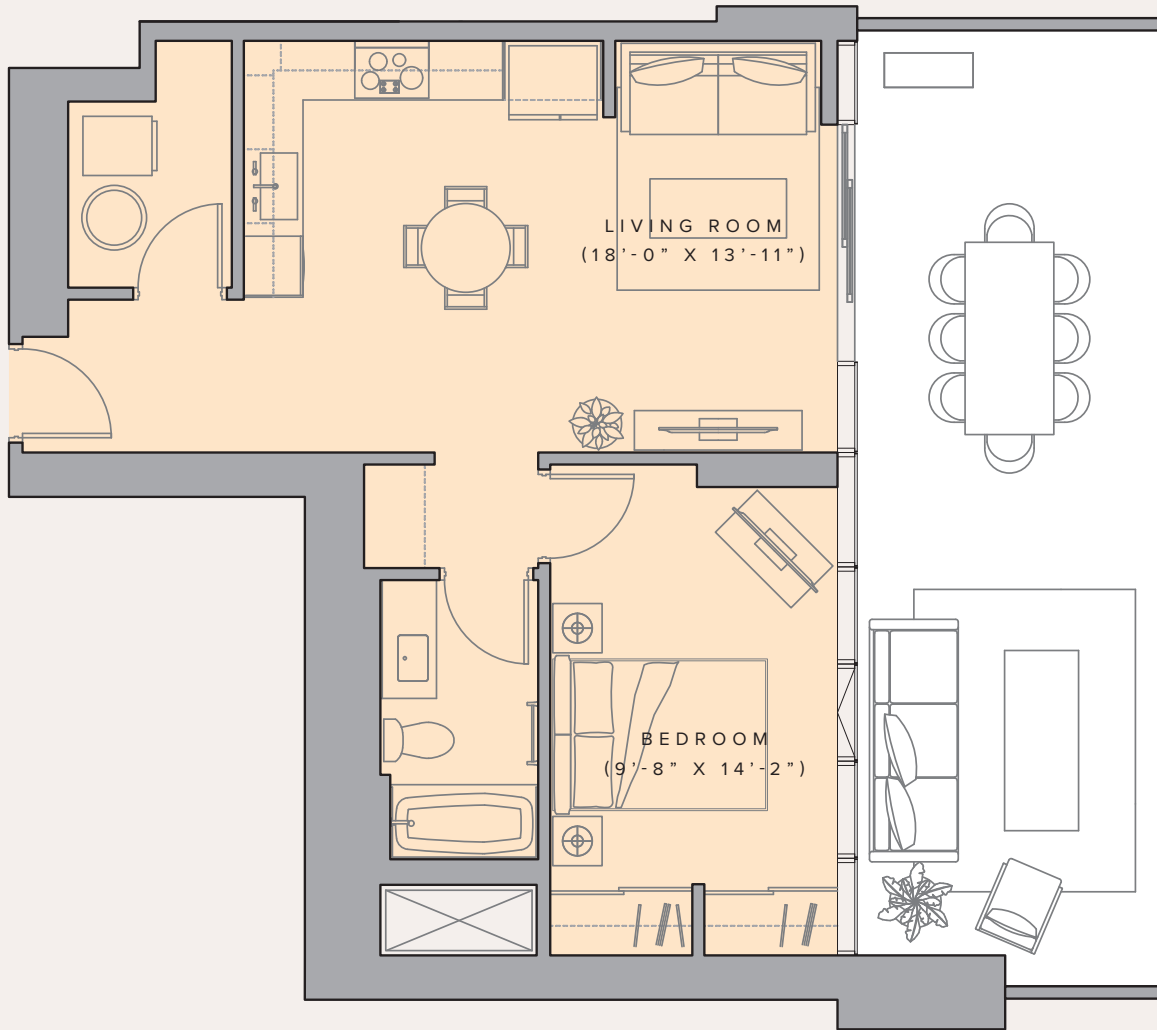

Unit 307 R

1 BEDROOM / 1 BATHROOM

APPROX. SQUARE FOOTAGE:

Total 952 sq. ft. / Interior 618 sq. ft. / Lanai 334 sq. ft.

LEVEL: 3

UNIT NUMBER:

307