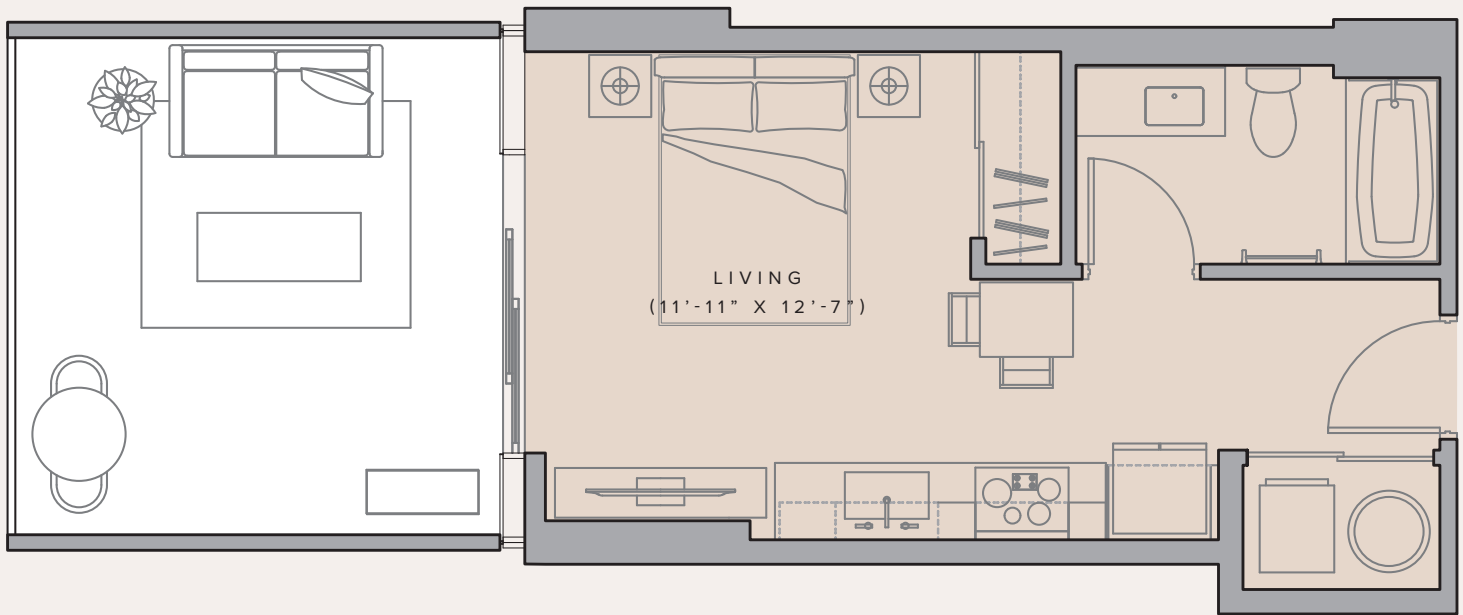

Unit 308 R

STUDIO / 1 BATHROOM

APPROX. SQUARE FOOTAGE:

Total 500 sq. ft. / Interior 324 sq. ft. / Lanai 176 sq. ft.

LEVEL: 3

UNIT NUMBER:

308