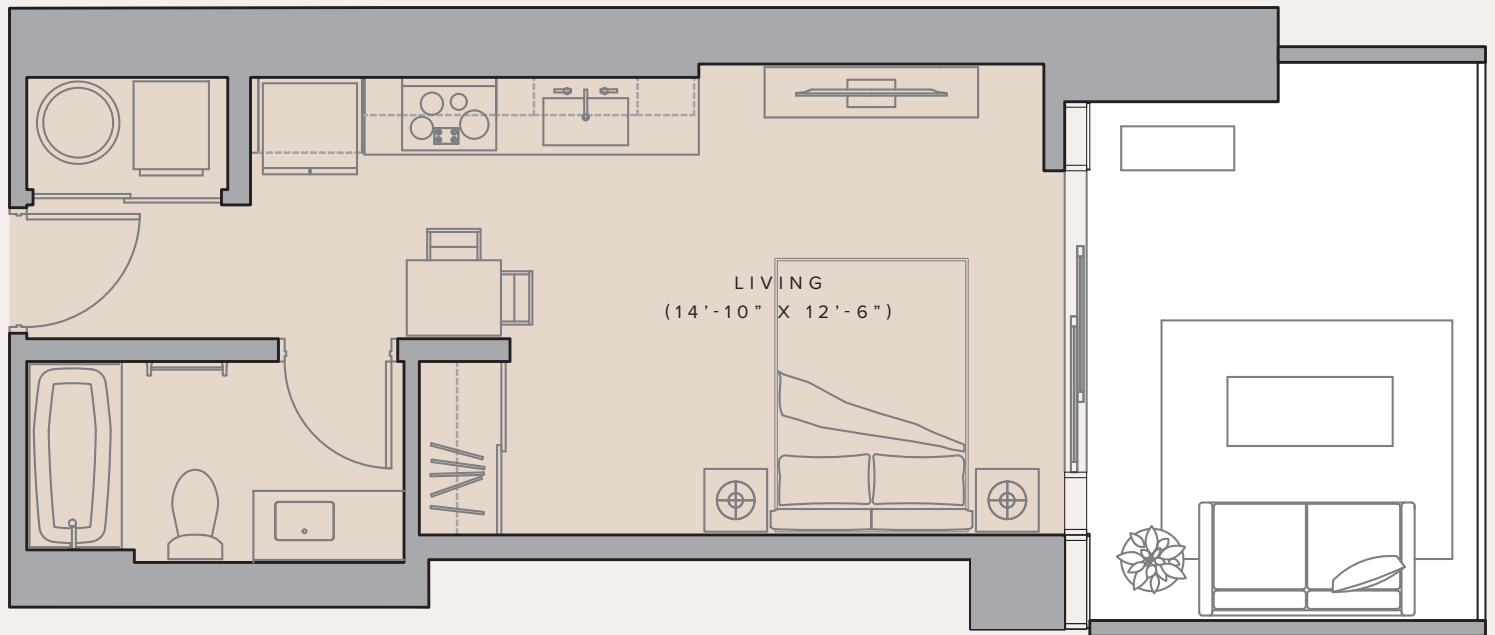

Unit 309 R

STUDIO / 1 BATHROOM

APPROX. SQUARE FOOTAGE:

Total 491 sq. ft. / Interior 353 sq. ft. / Lanai 138 sq. ft.

LEVEL: 3

UNIT NUMBER:

309