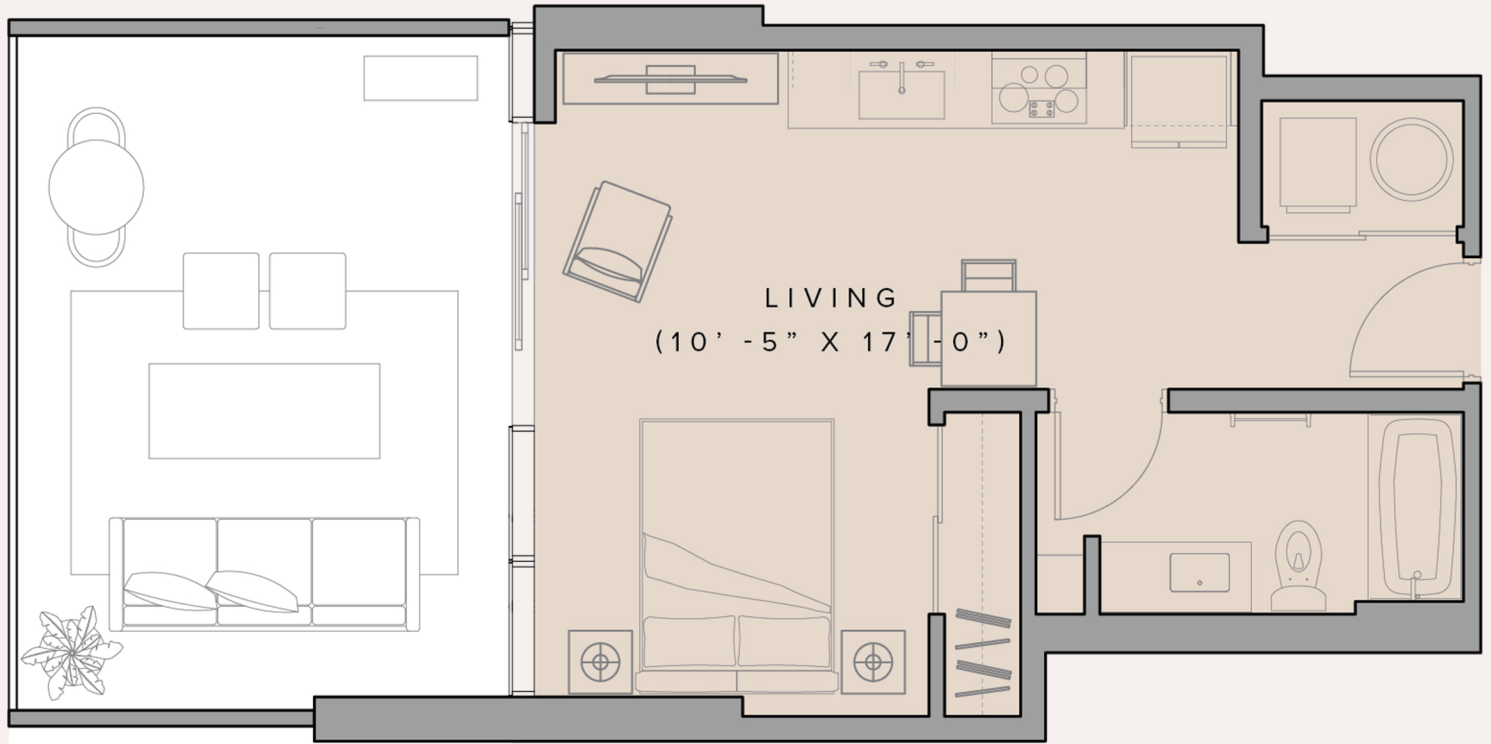

Unit 310 R

STUDIO / 1 BATHROOM

APPROX. SQUARE FOOTAGE:

Total 633 sq. ft. / Interior 391 sq. ft. / Lanai 242 sq. ft.

LEVEL: 3

UNIT NUMBER:

310