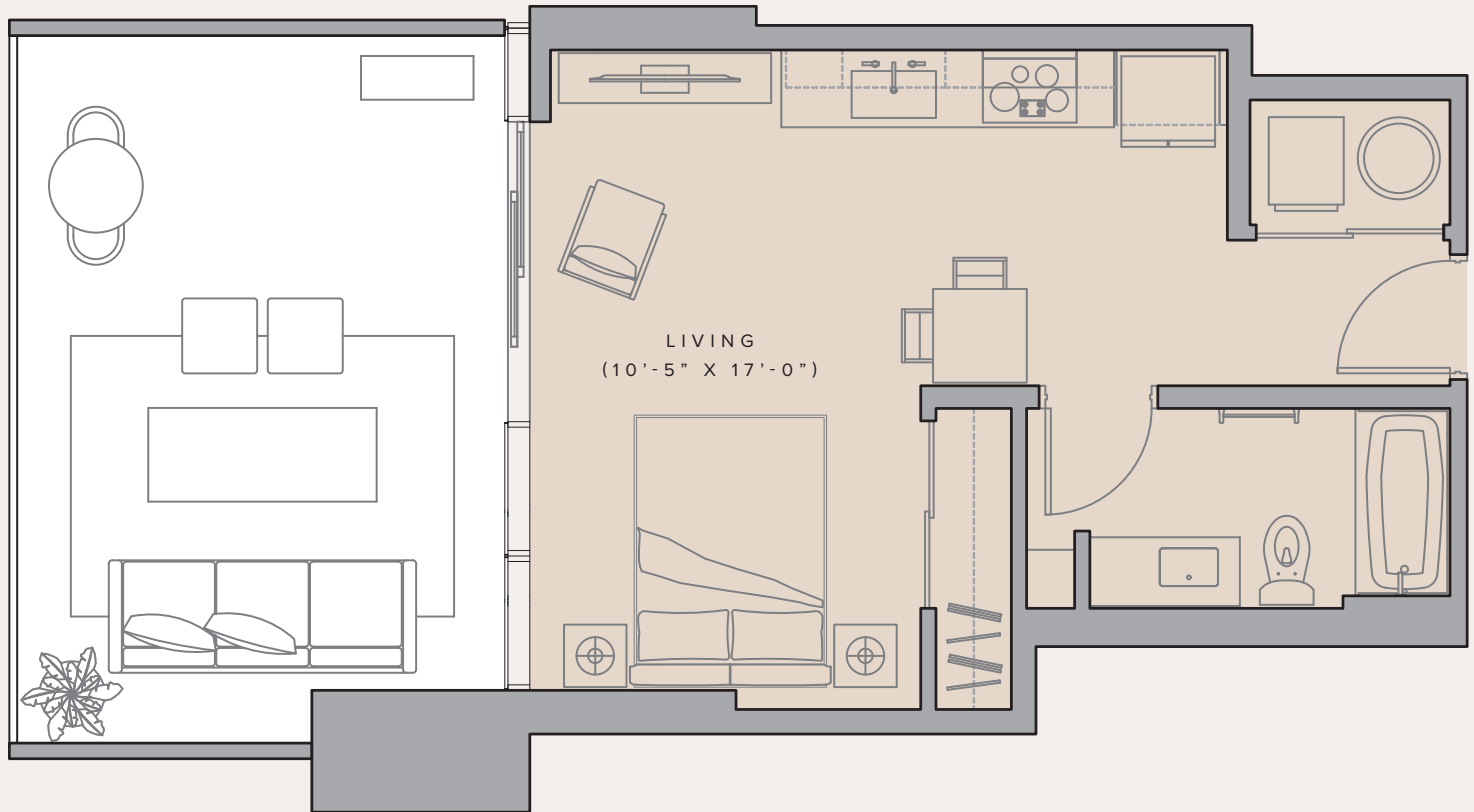

Unit 310 R

STUDIO / 1 BATHROOM

APPROX. SQUARE FOOTAGE:

Total 633 sq. ft. / Interior 391 sq. ft. / Lanai 242 sq. ft.

LEVEL: 3

UNIT NUMBER:

310