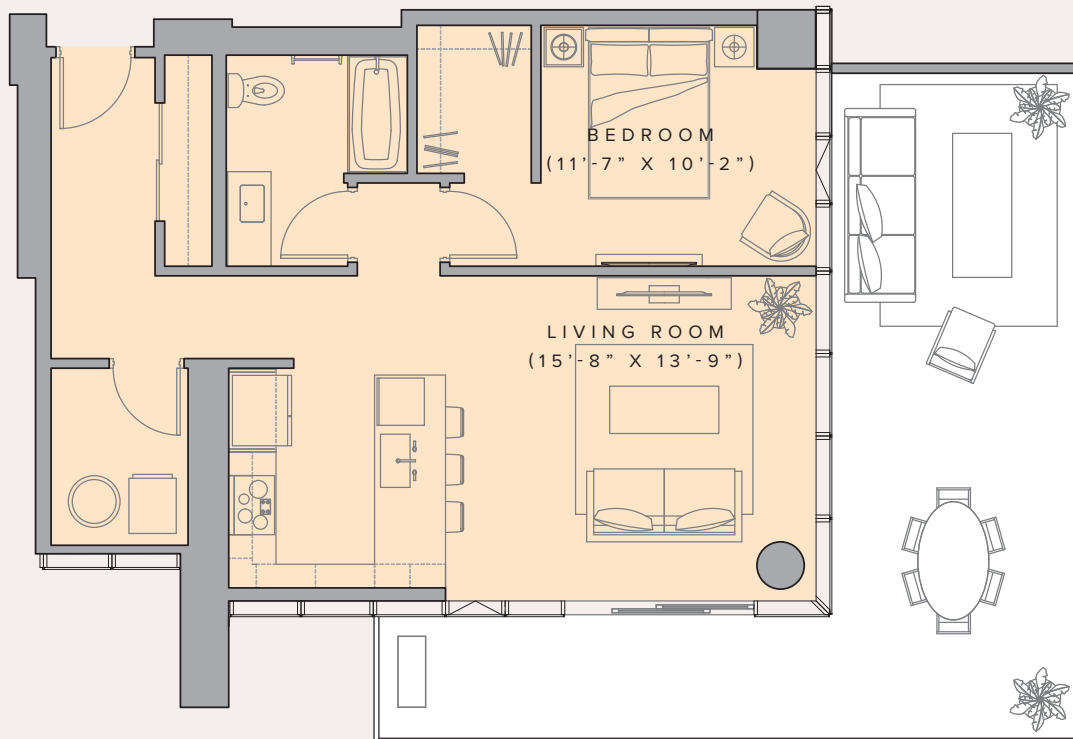

Unit 311 R

1 BEDROOM / 1 BATHROOM

APPROX. SQUARE FOOTAGE:

Total 1,168 sq. ft. / Interior 751 sq. ft. / Lanai 417 sq. ft.

LEVEL: 3

UNIT NUMBER:

311