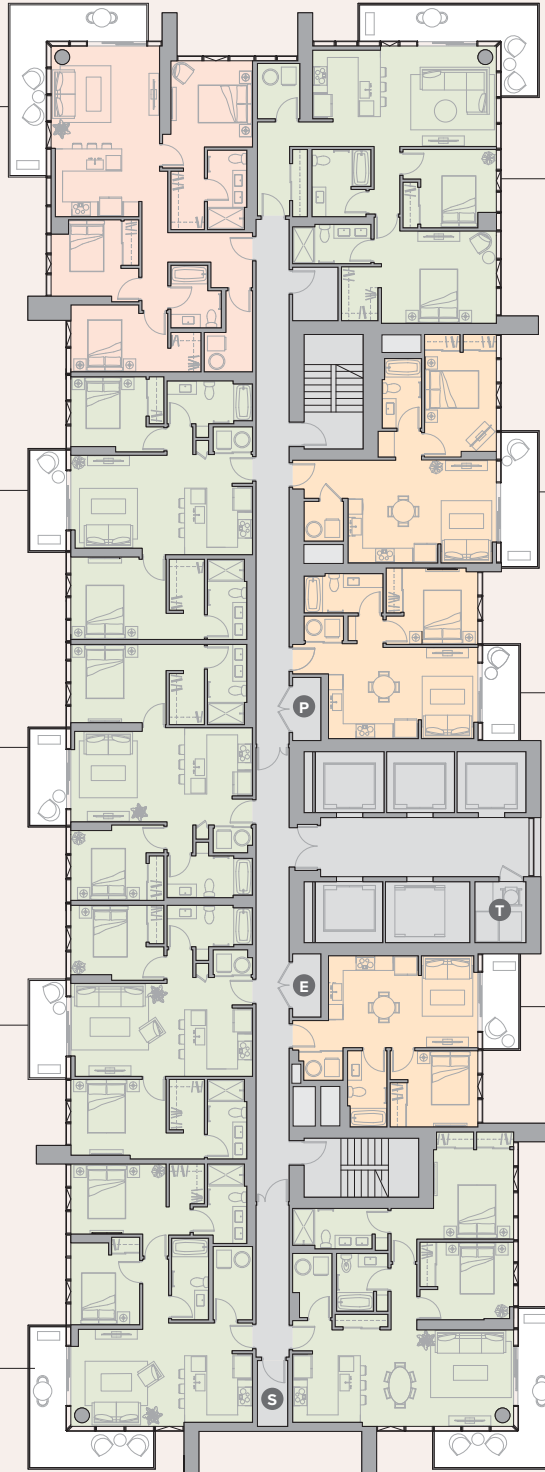

LIONA STREET (Mountain Side)

KE'EAUMOKU STREET ('Ewa Side)

(Diamond Head Side)

UNIT 18
3 BED / 2 BATH
 TOTAL INTERIOR LANAI
 1,333 SF 1,147 SF 186 SF

UNIT 19
2 BED / 2 BATH
 TOTAL INTERIOR LANAI
 1,238 SF 1,074 SF 164

UNIT 16
2 BED / 2 BATH
 TOTAL INTERIOR LANAI
 944 SF 872 SF 72 SF

UNIT 07
1 BED / 1 BATH
 TOTAL INTERIOR LANAI
 698 SF 606 SF 92 SF

UNIT 14
2 BED / 2 BATH
 TOTAL INTERIOR LANAI
 917 SF 847 SF 70 SF

UNIT 05
1 BED / 1 BATH
 TOTAL INTERIOR LANAI
 590 SF 523 SF 67 SF

UNIT 02
2 BED / 2 BATH
 TOTAL INTERIOR LANAI
 913 SF 841 SF 72 SF

UNIT 03
1 BED / 1 BATH
 TOTAL INTERIOR LANAI
 568 SF 501 SF 67 SF

UNIT 00
2 BED / 2 BATH
 TOTAL INTERIOR LANAI
 1,033 SF 871 SF 162 SF

UNIT 01
2 BED / 2 BATH
 TOTAL INTERIOR LANAI
 1,162 SF 990 SF 172 SF

RYCROFT STREET (Ocean Side)

LEGEND:

- **3 BEDROOM** **P** PHONE
- **2 BEDROOM** **T** TRASH
- **1 BEDROOM** **E** ELEC
- S **S** STORAGE