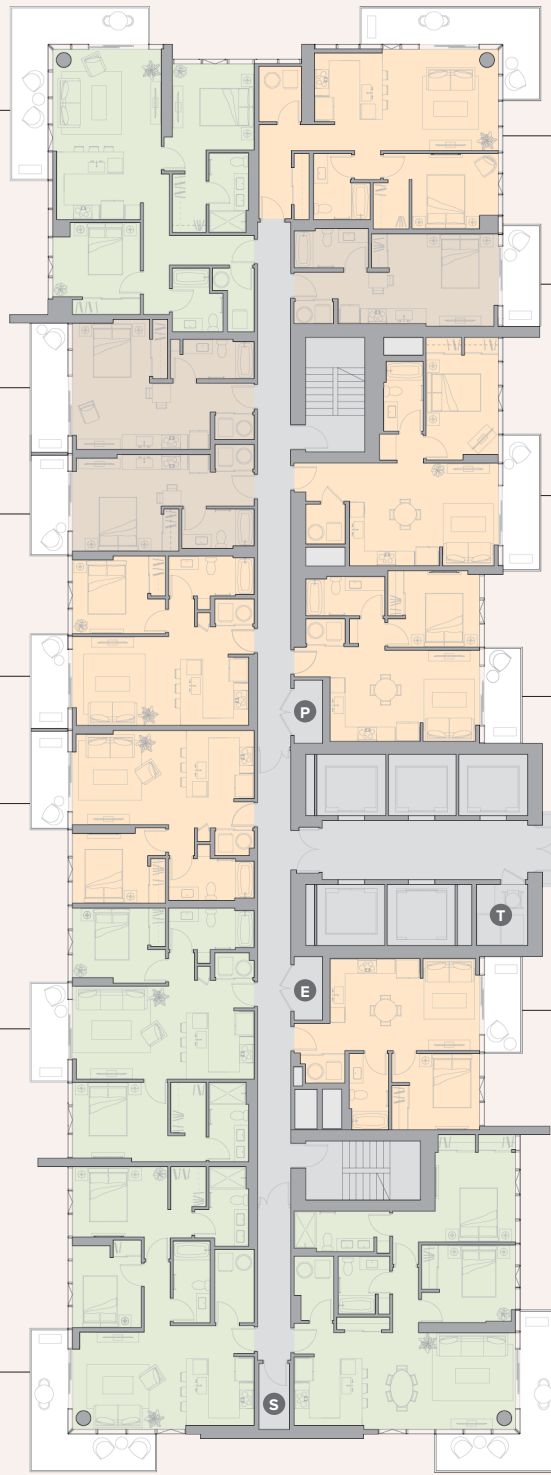

LIONA STREET (Mountain Side)

KE'EAUMOKU STREET ('Ewa Side)

(Diamond Head Side)

UNIT 12
2 BED / 2 BATH
 TOTAL INTERIOR LANAI
 1,162 SF 976 SF 186 SF

UNIT 11
1 BED / 1 BATH
 TOTAL INTERIOR LANAI
 915 SF 751 SF 164 SF

UNIT 10
STUDIO / 1 BATH
 TOTAL INTERIOR LANAI
 477 SF 391 SF 86 SF

UNIT 09
STUDIO / 1 BATH
 TOTAL INTERIOR LANAI
 416 SF 353 SF 63 SF

UNIT 08
STUDIO / 1 BATH
 TOTAL INTERIOR LANAI
 395 SF 324 SF 71 SF

UNIT 07
1 BED / 1 BATH
 TOTAL INTERIOR LANAI
 698 SF 606 SF 92 SF

UNIT 06
1 BED / 1 BATH
 TOTAL INTERIOR LANAI
 629 SF 563 SF 66 SF

UNIT 05
1 BED / 1 BATH
 TOTAL INTERIOR LANAI
 590 SF 523 SF 67 SF

UNIT 04
1 BED / 1 BATH
 TOTAL INTERIOR LANAI
 639 SF 569 SF 70 SF

UNIT 03
1 BED / 1 BATH
 TOTAL INTERIOR LANAI
 571 SF 504 SF 67 SF

UNIT 02
2 BED / 2 BATH
 TOTAL INTERIOR LANAI
 914 SF 842 SF 72 SF

UNIT 01
2 BED / 2 BATH
 TOTAL INTERIOR LANAI
 1,162 SF 990 SF 172 SF

UNIT 00
2 BED / 2 BATH
 TOTAL INTERIOR LANAI
 1,034 SF 871 SF 163 SF